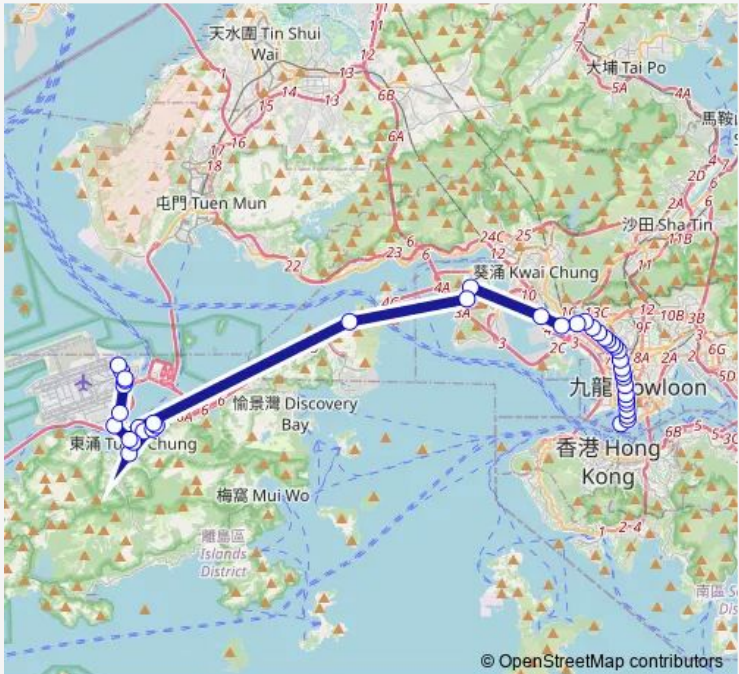

Route schedule

[Ctb] Tsim SHA Tsui (Star Ferry)[[Kmb] Star Ferry —
 [Ctb] Airport (Ground Transportation Centre)[[Lwb] Airport (GTC) BUS Terminus

Monday	00:10-01:10
Tuesday	00:10-01:10
Wednesday	00:10-01:10
Thursday	00:10-01:10
Friday	00:10-01:10
Saturday	00:10-01:10
Sunday	00:10-01:10

Route info

Direction: [Ctb] Tsim SHA Tsui (Star Ferry)[[Kmb] Star Ferry

Stops: 41

Trip Duration: 2 hour 4 min

[Ctb] Prince Edward Station, Nathan Road[[Kmb+Ctb] Prince Edward Station/
Prince Edward Station, Nathan Road[[Kmb] Prince Edward Station][Nlb] Prince Edward MTR Station