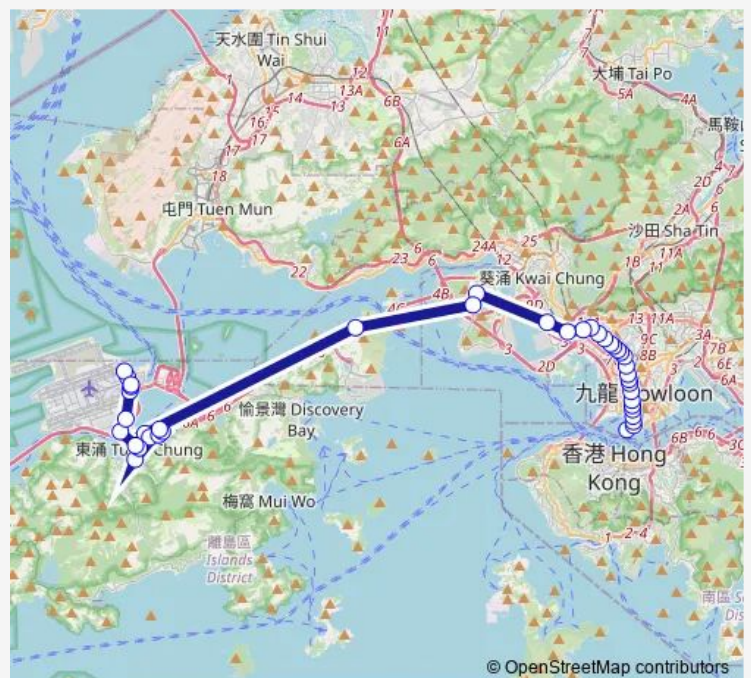

**Route info**

Direction: [Ctb] Tsim SHA Tsui (Star Ferry)[[Kmb] Star Ferry

Stops: 41

Trip Duration: 2 hour 3 min

[Ctb] Prince Edward Station, Nathan Road[[Kmb+Ctb] Prince Edward Station/<Br>Prince Edward Station, Nathan Road[[Kmb] Prince Edward Station|[Nlb] Prince Edward MTR Station