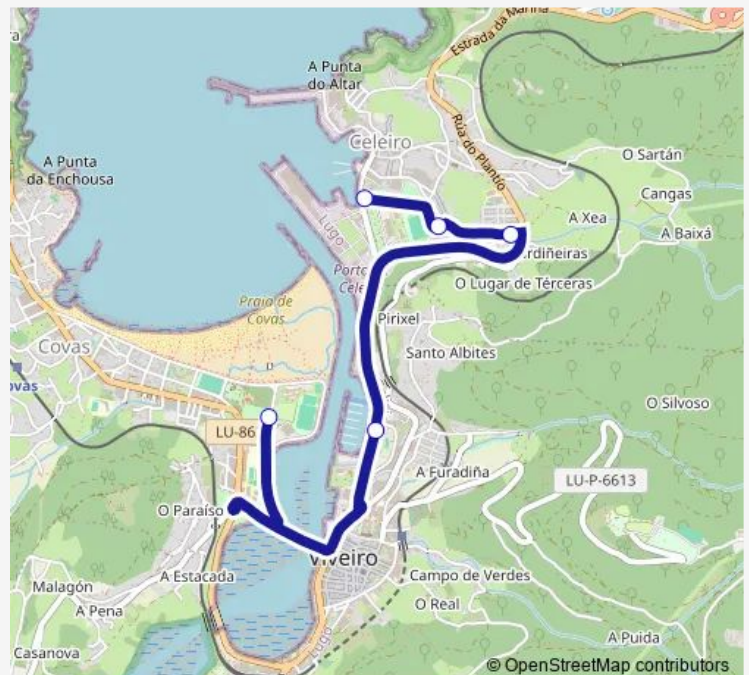

Bus XG618062 IES María Sarmiento-Piscina

[Go to website](#)

Direction

IES María Sarmiento — Piscina

5 stops

[Open route schedule](#)

IES María Sarmiento

Lodeiro

Chao

Escuela Idiomas

Piscina

Route schedule

IES María Sarmiento — Piscina

Monday	14:00-17:40
Tuesday	14:00
Wednesday	14:00
Thursday	14:00
Friday	14:00
Saturday	—
Sunday	—

Route info

Direction: IES María Sarmiento

Stops: 5

Trip Duration: 0 hour 20 min

XG618062 — IES María Sarmiento-Piscina

BusMaps

XG618062 Bus time schedules and route maps are available in an offline PDF at busmaps.com. Use the busmaps.com website to see live bus times, train schedule or subway schedule, and step-by-step directions for all public transit in Viveiro