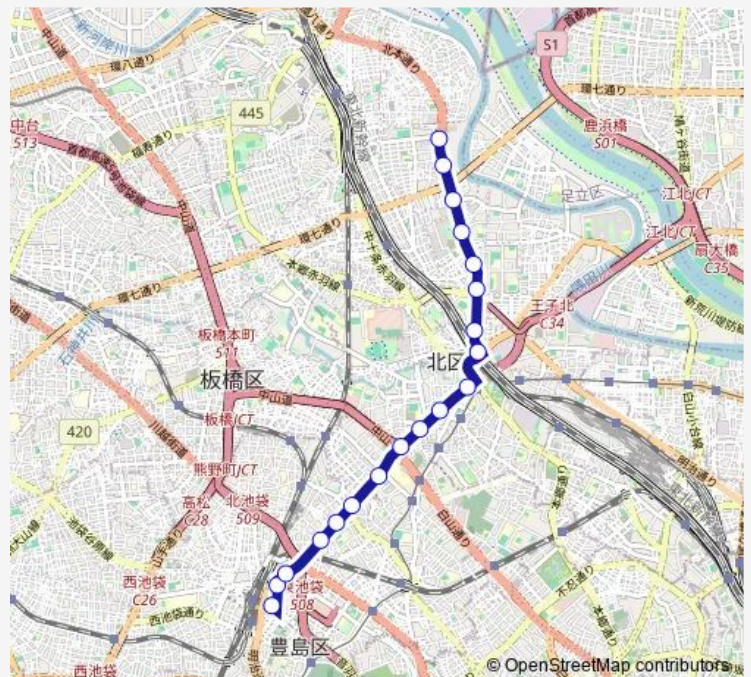

### Route schedule

池袋駅東口 — 北車庫前

Monday 08:35-22:34

Tuesday 08:35-22:34

Wednesday 08:35-22:34

Thursday 08:35-22:34

Friday 08:35-22:34

Saturday 08:58-22:34

### Route info

Direction: 池袋駅東口

Stops: 19

Trip Duration: 0 hour 29 min