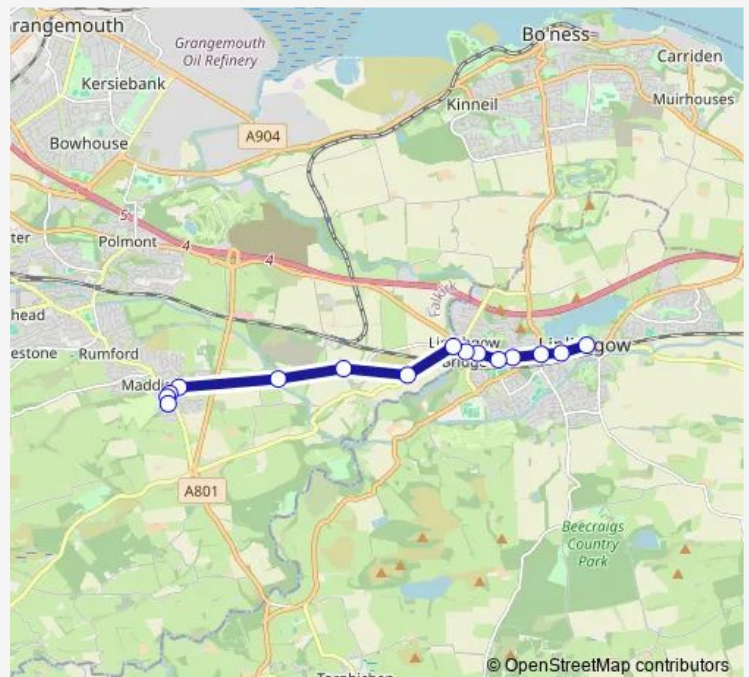

### Direction

Cross — Stance Turning Circle

15 stops

[Open route schedule](#)

Cross

Health Centre

West Port

Highfield Avenue

### Route schedule

Cross — Stance Turning Circle

Monday 08:46-17:46

Tuesday 08:46-17:46

Wednesday 08:46-17:46

Thursday 08:46-17:46

Friday 08:46-17:46

Saturday 08:46-17:46

### Route info

Direction: Cross

Stops: 15

Trip Duration: 0 hour 17 min

F1

BusMaps

## Route schedule

Stance Turning Circle — Cross

Monday 08:09-17:09

Tuesday 08:09-17:09

Wednesday 08:09-17:09

Thursday 08:09-17:09

Friday 08:09-17:09

Saturday 08:09-17:09