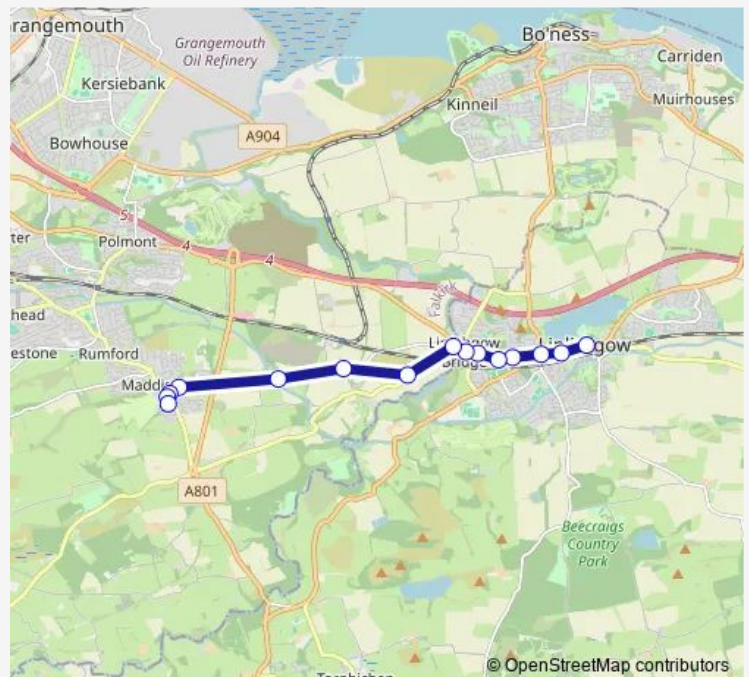

### Direction

Cross — Stance Turning Circle

15 stops

[Open route schedule](#)

- Cross
- Health Centre
- West Port
- Highfield Avenue
- East Mill Road
- Sainsburys
- Mill Road
- Brig Inn
- Manuel Farm
- Almond Terrace
- Muiravonside Cemetery
- Murray Crescent
- Chrisella Terrace
- Vellore Road
- Stance Turning Circle

### Route schedule

Cross — Stance Turning Circle

Monday	08:46-17:46
Tuesday	08:46-17:46
Wednesday	08:46-17:46
Thursday	08:46-17:46
Friday	08:46-17:46
Saturday	08:46-17:46
Sunday	—

### Route info

Direction: Cross

Stops: 15

Trip Duration: 0 hour 17 min

F1

BusMaps

Manuel Terrace

Manuel Farm

Brig Inn

Mill Road

Mill Road

Sainsburys

East Mill Road

Highfield Avenue