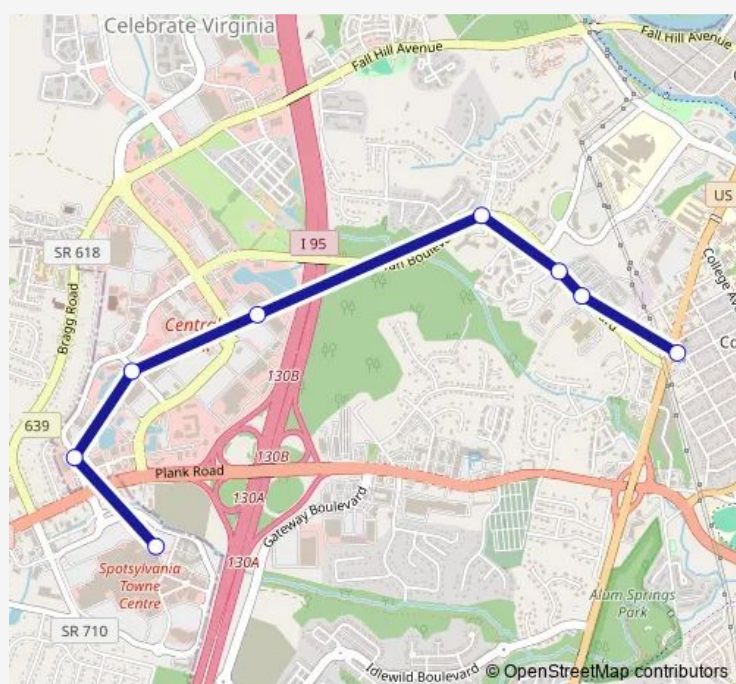

### Direction

19 - Spotsylvania Towne Centre (Guitar Center) — 1 - Fxbgo! Central

8 stops

[Open route schedule](#)

- 19 - Spotsylvania Towne Centre (Guitar Center)
- 214 - Central Park Blvd. / Commerce St.
- 180 - Trade St. / Central Park Blvd. (Target)
- 209 - Central Park (Kohls)
- 663 - Cowan Blvd. / Snowden Hills Blvd. (Evergreens Apts.)
- 610 - Cowan Blvd. (The Commons Apts.)
- 611 - Cowan Blvd. (Hugh Mercer Elem. School)
- 1 - Fxbgo! Central

### Route schedule

19 - Spotsylvania Towne Centre (Guitar Center) — 1 - Fxbgo! Central

Monday	09:00-19:00
Tuesday	09:00-19:00
Wednesday	09:00-19:00
Thursday	09:00-19:00
Friday	09:00-19:00
Saturday	09:00-17:00
Sunday	—

### Route info

Direction: 19 - Spotsylvania Towne Centre (Guitar Center)

Stops: 8

Trip Duration: 0 hour 29 min

### Direction

1 - Fxbgo! Central — 19 - Spotsylvania Towne Centre (Guitar Center)

13 stops

[Open route schedule](#)

1 - Fxbgo! Central

34 - Plank Rd. / Westwood Shopping Center (Staples)

15 - Altoona Dr (Greenbrier S/C)