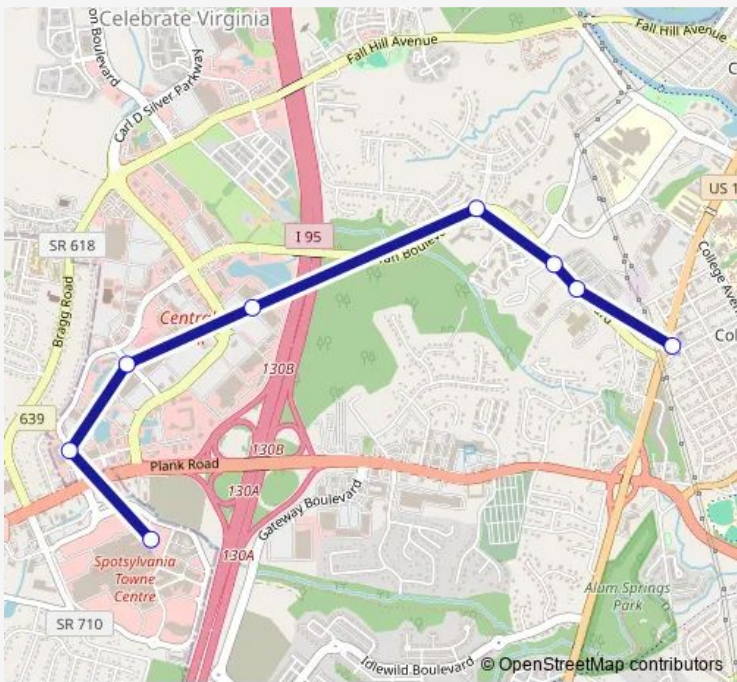

Direction
 19 - Spotsylvania Towne Centre (Guitar Center) — 1 - Fxbgo! Central
 8 stops
[Open route schedule](#)

- 19 - Spotsylvania Towne Centre (Guitar Center)
- 214 - Central Park Blvd. / Commerce St.
- 180 - Trade St. / Central Park Blvd. (Target)
- 209 - Central Park (Kohls)
- 663 - Cowan Blvd. / Snowden Hills Blvd. (Evergreens Apts.)
- 610 - Cowan Blvd. (The Commons Apts.)
- 611 - Cowan Blvd. (Hugh Mercer Elem. School)
- 1 - Fxbgo! Central

Route schedule
 19 - Spotsylvania Towne Centre (Guitar Center) — 1 - Fxbgo! Central

Monday	09:00-19:00
Tuesday	09:00-19:00
Wednesday	09:00-19:00
Thursday	09:00-19:00
Friday	09:00-19:00
Saturday	09:00-17:00
Sunday	—

Route info
 Direction: 19 - Spotsylvania Towne Centre (Guitar Center)
 Stops: 8
 Trip Duration: 0 hour 29 min

Direction

1 - Fxbgo! Central — 19 - Spotsylvania Towne Centre (Guitar Center)

13 stops

[Open route schedule](#)

19 - Spotsylvania Towne Centre (Guitar Center)

Route schedule

1 - Fxbgo! Central — 19 - Spotsylvania Towne Centre (Guitar Center)

Monday 08:30-18:30

Tuesday 08:30-18:30

Wednesday 08:30-18:30

Thursday 08:30-18:30