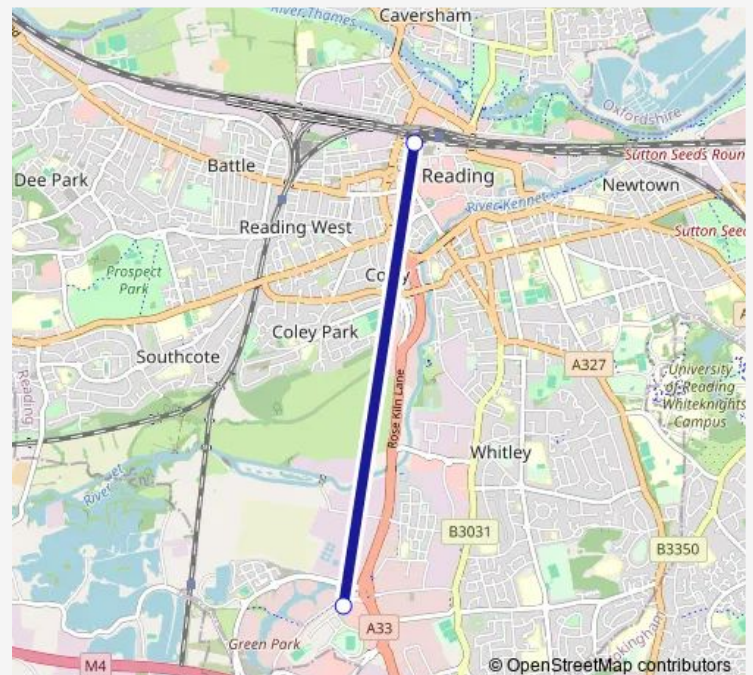

Bus F1

[Go to website](#)

Direction

South West Interchange — Northern Way

2 stops

[Open route schedule](#)

South West Interchange

Northern Way

Route schedule

South West Interchange — Northern Way

Monday	10:30-19:40
Tuesday	10:30-19:40
Wednesday	10:30-19:40
Thursday	10:30-19:40
Friday	10:30-19:40
Saturday	10:30-12:10
Sunday	10:30-12:10

Route info

Direction: South West Interchange

Stops: 2

Trip Duration: 0 hour 14 min

F1

BusMaps

Direction

Reading Stadium — South West Interchange

2 stops

[Open route schedule](#)

Reading Stadium

South West Interchange

Route schedule

Reading Stadium — South West Interchange

Monday	14:15-22:41
Tuesday	14:15-22:41
Wednesday	14:15-22:41
Thursday	14:15-22:41
Friday	14:15-22:41
Saturday	14:15-15:11
Sunday	14:15-15:11