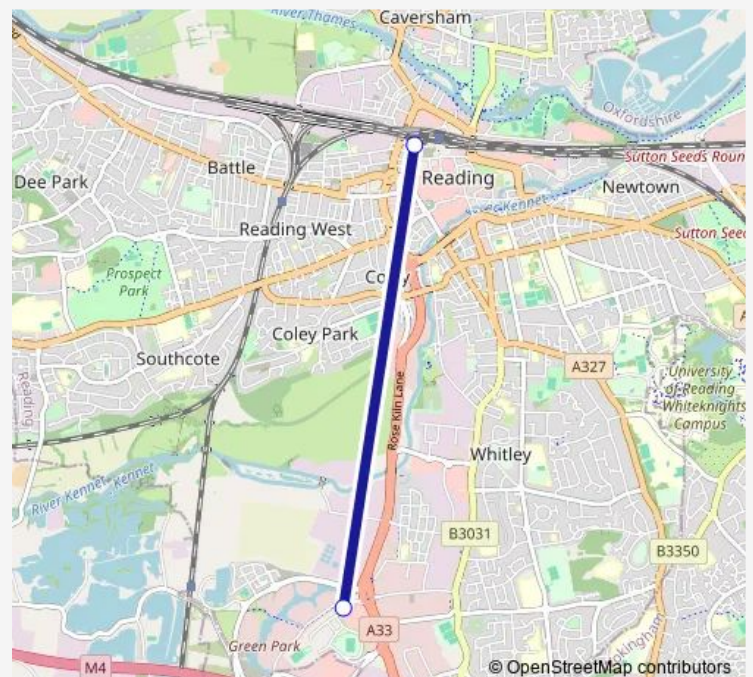

Bus F1

[Go to website](#)

Direction

South West Interchange — Northern Way

2 stops

[Open route schedule](#)

South West Interchange

Northern Way

Route schedule

South West Interchange — Northern Way

Monday	18:00-19:40
Tuesday	18:00-19:40
Wednesday	18:00-19:40
Thursday	13:00-19:40
Friday	18:00-19:40
Saturday	13:00-14:40
Sunday	13:00-14:40

Route info

Direction: South West Interchange

Stops: 2

Trip Duration: 0 hour 14 min

F1

BusMaps

Direction

Reading Stadium — South West Interchange

2 stops

[Open route schedule](#)

Reading Stadium

South West Interchange

Route schedule

Reading Stadium — South West Interchange

Monday	21:45-22:41
Tuesday	21:45-22:41
Wednesday	21:45-22:41
Thursday	16:45-22:41
Friday	21:45-22:41
Saturday	16:45-17:41
Sunday	16:45-17:41