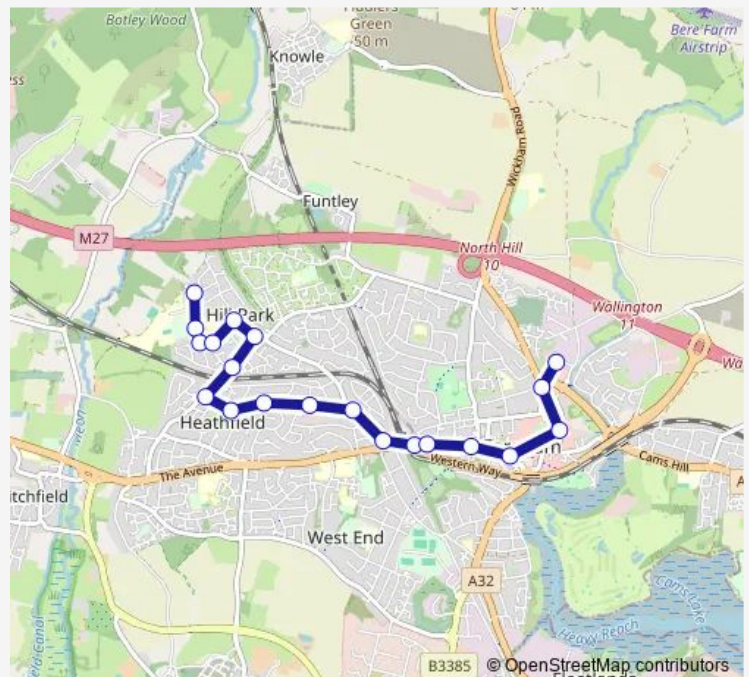

Fareham Station

Craigbank Court

Blackbrook Road

Margarita Road

Anjou Crescent

Abbots Way

Highlands Road

Hillson Drive

### Route schedule

Fareham Industrial Parks — Cort Way

Monday 09:48-17:30

Tuesday 09:48-17:30

Wednesday 09:48-17:30

Thursday 09:48-17:30

Friday 09:48-17:30

Saturday 10:41-15:41

### Route info

Direction: Fareham Industrial Parks

Stops: 16

Trip Duration: 0 hour 23 min

F1 — Fareham - Highlands (Thorni Avenue)

**Direction**

Cort Way — Fareham Industrial Parks

20 stops

[Open route schedule](#)

Cort Way

Henry Cort Drive

Nashe Way

Arras House

Fareham Park Road

Burt Close

Hillson Drive