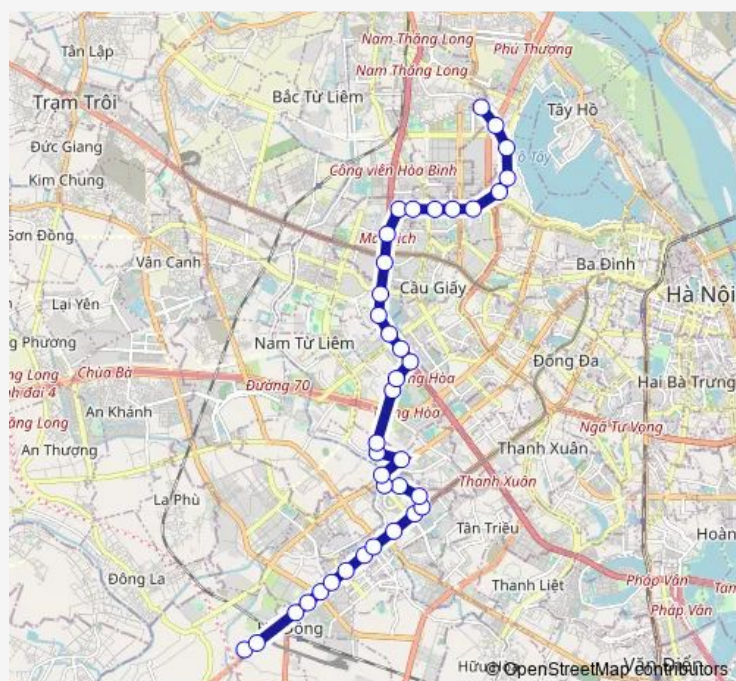

Stop_33_1_S19

Stop_33_1_S20

Stop_33_1_S21

Route schedule

STOP_89_2_S58 — Stop_33_1_S38

Monday 06:30-19:48

Tuesday 06:30-19:48

Wednesday 06:30-19:48

Thursday 06:30-19:48

Friday 06:30-19:48

Saturday 06:30-19:48

Sunday 06:30-19:48

Route info

Direction: STOP_89_2_S58

Stops: 38

Trip Duration: 1 hour 13 min

Route_33_1

STOP_60A_1_S25

STOP_60A_1_S26

STOP_60A_1_S27

STOP_60A_1_S28

Stop_103_2_S78

STOP_60A_1_S30

Stop_33_1_S28