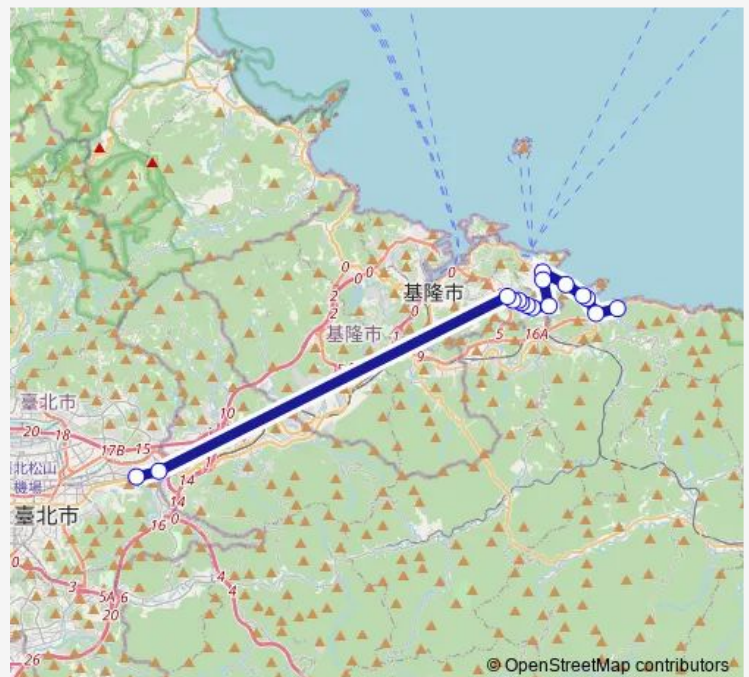

### Route schedule

海濱 — 南港轉運站

Monday 06:40-17:00

Tuesday 06:40-17:00

Wednesday 06:40-17:00

Thursday 06:40-17:00

Friday 06:40-17:00

Saturday —

### Route info

Direction: 海濱

Stops: 16

Trip Duration: 17 hour 20 min

■ 瑞芳-南港

BusMaps