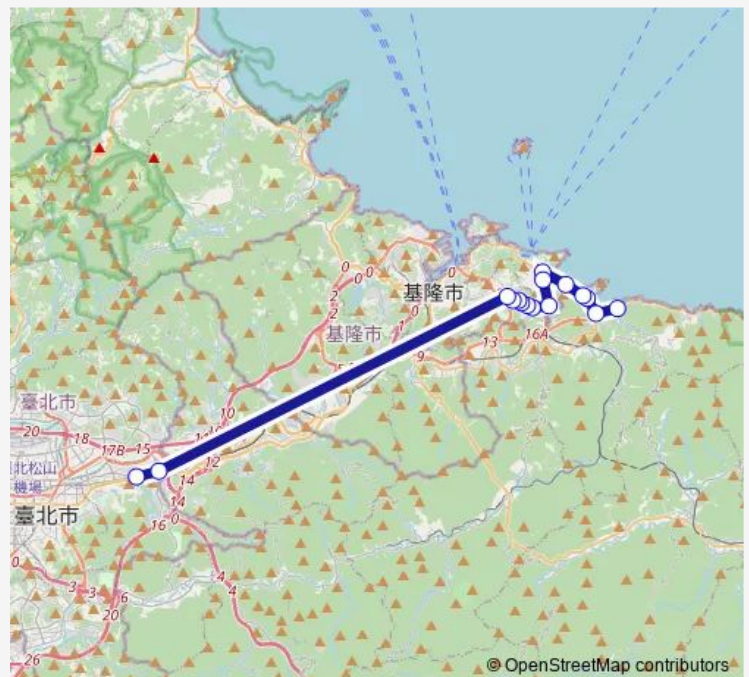

### Route schedule

海濱 — 南港轉運站

Monday 06:40-17:00

Tuesday 06:40-17:00

Wednesday 06:40-17:00

Thursday 06:40-17:00

Friday 06:40-17:00

Saturday —

### Route info

Direction: 海濱

Stops: 16

Trip Duration: 17 hour 20 min

■ 瑞芳-南港

BusMaps