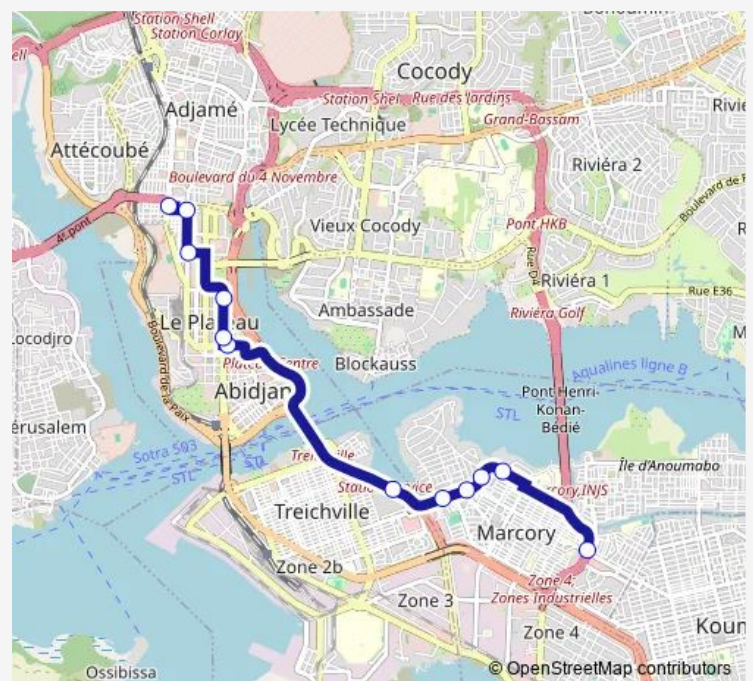

Bus woro woro banalisé : Mairie d'Adjamé ↔ Marcory Marché

[Go to website](#)

Direction

Marché Marcory — Adjamé Mairie-Dallas

12 stops

[Open route schedule](#)

Marché Marcory

Nouvelle Clinique Farah

Mission Libanaise Adjamé

Adjamé Mairie-Dallas

Route schedule

Marché Marcory — Adjamé Mairie-Dallas

Monday	06:00
Tuesday	06:00
Wednesday	06:00
Thursday	06:00
Friday	06:00
Saturday	06:00
Sunday	06:00

Route info

Direction: Marché Marcory

Stops: 12

Trip Duration: 0 hour 28 min

Direction

Adjamé Mairie-Dallas — Marché Marcory

14 stops

[Open route schedule](#)

Adjamé Mairie-Dallas

Tuesday 06:00

Wednesday 06:00

Thursday 06:00

Friday 06:00

Saturday 06:00

Sunday 06:00

Route info

Direction: Adjamé Mairie-Dallas