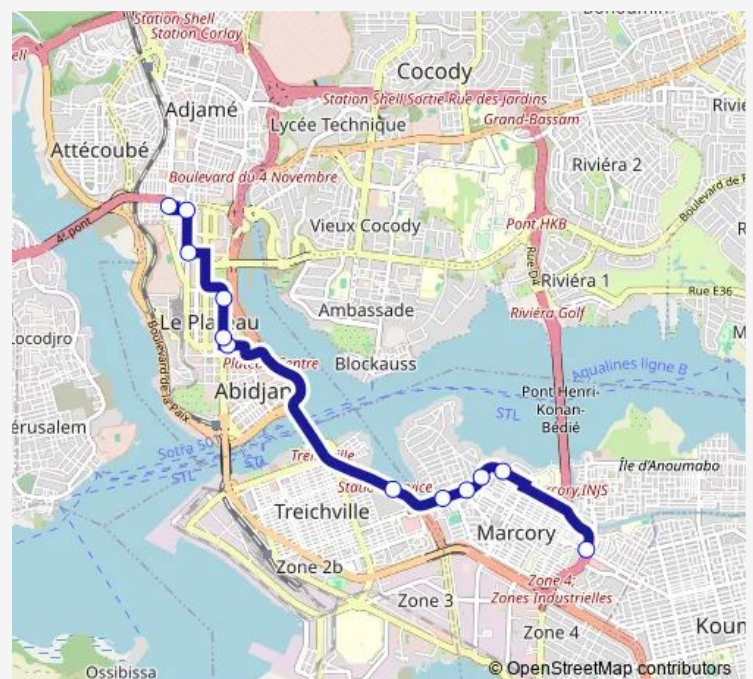

Bus woro woro banalisé : Mairie d'Adjamé ↔ Marcory Marché

[Go to website](#)

Direction

Marché Marcory — Adjamé Mairie-Dallas

12 stops

[Open route schedule](#)

Marché Marcory

Nouvelle Clinique Farah

Mission Libanaise Adjamé

Adjamé Mairie-Dallas

Route schedule

Marché Marcory — Adjamé Mairie-Dallas

Monday	06:00
Tuesday	06:00
Wednesday	06:00
Thursday	06:00
Friday	06:00
Saturday	06:00
Sunday	06:00

Route info

Direction: Marché Marcory

Stops: 12

Trip Duration: 0 hour 28 min

Direction

Adjamé Mairie-Dallas — Marché Marcory

14 stops

[Open route schedule](#)

Adjamé Mairie-Dallas

Tuesday 06:00

Wednesday 06:00

Thursday 06:00

Friday 06:00

Saturday 06:00

Sunday 06:00

Route info

Direction: Adjamé Mairie-Dallas