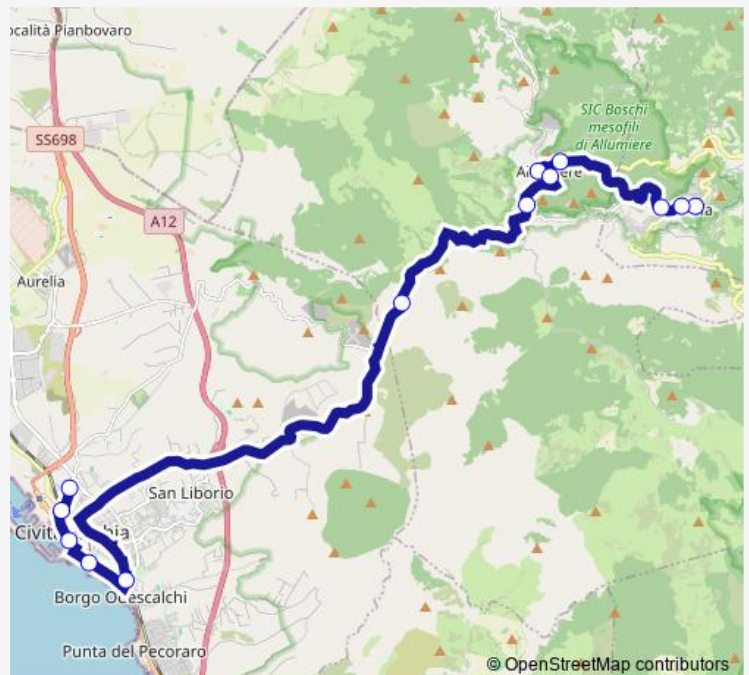

Civitavecchia | Stazione FS # f233

Civitavecchia | Piazza V. Emanuele II # f232

Civitavecchia | Via Braccianese (Porto) # f276

Civitavecchia | Deposito # f277

Route schedule

Tolfa | piazza Vittorio Veneto # f254 — Civitavecchia | Deposito # f277

Monday	07:10
Tuesday	07:10
Wednesday	07:10
Thursday	07:10
Friday	07:10
Saturday	—
Sunday	—

Route info

Direction: Tolfa | piazza Vittorio Veneto # f254

Stops: 13

Trip Duration: 0 hour 43 min

Cv005d Bus time schedules and route maps are available in an offline PDF at busmaps.com. Use the busmaps.com website to see live bus times, train schedule or subway schedule, and step-by-step directions for all public transit in Civitavecchia