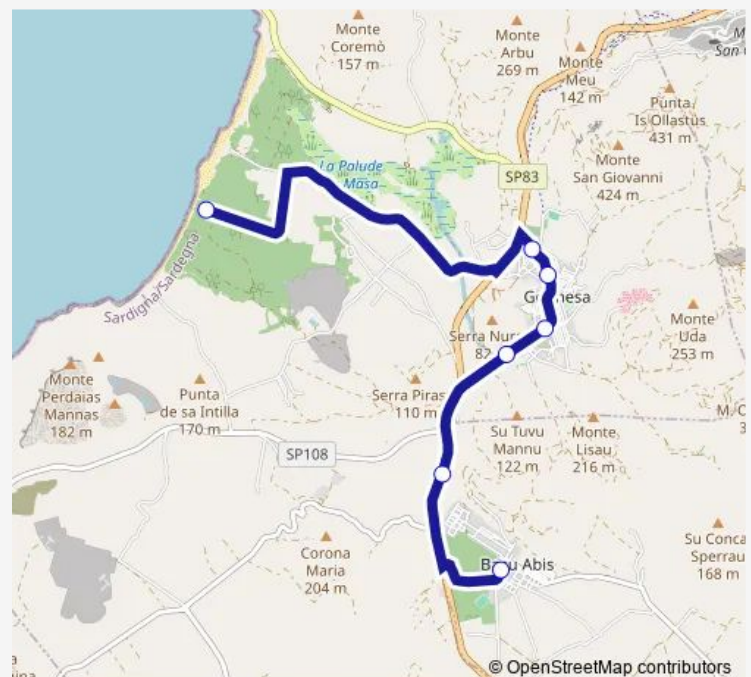

### Route schedule

Bacu Abis Piazza Santa Barbara — Plage Mesu

Monday 09:40-15:10

Tuesday 09:40-15:10

Wednesday 09:40-15:10

Thursday 09:40-15:10

Friday 09:40-15:10

Saturday 09:40-15:10

### Route info

Direction: Bacu Abis Piazza Santa Barbara

Stops: 7

Trip Duration: 0 hour 19 min

Linea 854 — Bacu Abis - Gonnese - Plage Mesu