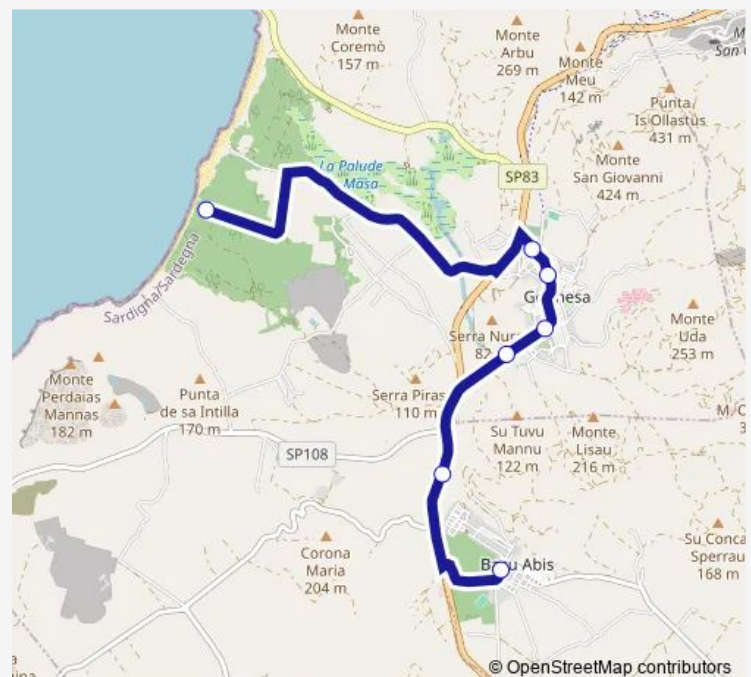

Wednesday 09:40-15:10

Thursday 09:40-15:10

Friday 09:40-15:10

Saturday 09:40-15:10

Sunday 09:40-15:10

Route info

Direction: Bacu Abis Piazza Santa Barbara

Stops: 7

Trip Duration: 0 hour 19 min

Direction

Plage Mesu — Bacu Abis Piazza Santa Barbara

7 stops

[Open route schedule](#)

Plage Mesu

Gonnesa VIA Iglesias 12

Gonnesa VIA Iglesias 44