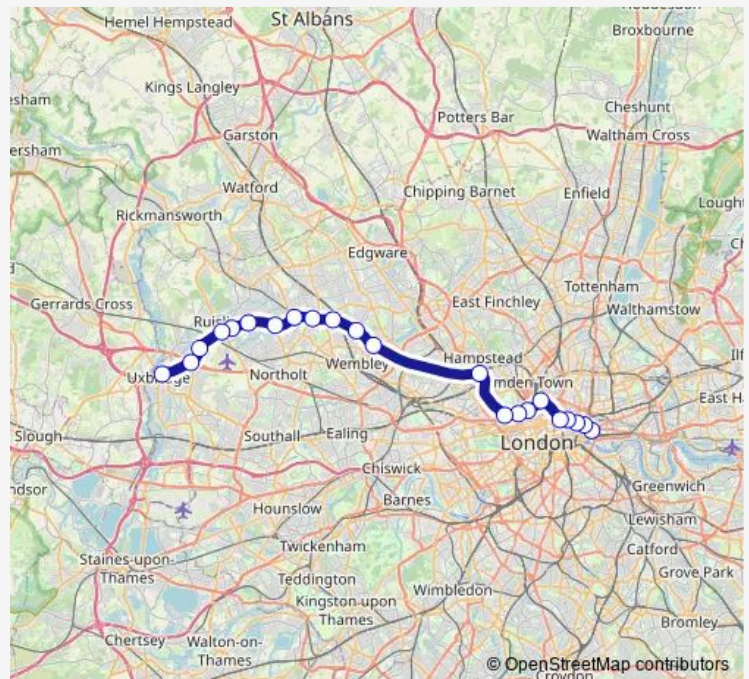

**Metro Metropolitan Amersham/Chesham/Uxbridge/Watford
- Baker Street - Aldgate**

[Go to website](#)

Direction

Uxbridge Underground Station — Aldgate Underground Station

22 stops

[Open route schedule](#)

- Uxbridge Underground Station
- Hillingdon Underground Station
- Ickenham Underground Station
- Ruislip Underground Station
- Ruislip Manor Underground Station
- Eastcote Underground Station
- Rayners Lane Underground Station
- West Harrow Underground Station
- Harrow-on-the-Hill Underground Station
- Northwick Park Station,
- Preston Road Underground Station
- Wembley Park Underground Station
- Finchley Road Underground Station
- Baker Street Underground Station
- Great Portland Street Underground Station
- Euston Square Underground Station
- King's Cross St. Pancras Underground Station
- Farringdon Underground Station
- Barbican Underground Station
- Moorgate Underground Station

Route schedule

Uxbridge Underground Station — Aldgate Underground Station

Monday	00:02-23:51
Tuesday	00:02-23:51
Wednesday	00:02-23:51
Thursday	00:02-23:51
Friday	00:02-23:51
Saturday	00:03-23:51
Sunday	00:14-23:51

Route info

Direction: Uxbridge Underground Station

Stops: 22

Trip Duration: 0 hour 57 min

Liverpool Street Underground Station

Aldgate Underground Station

Direction

Chesham Underground Station — Watford Underground Station