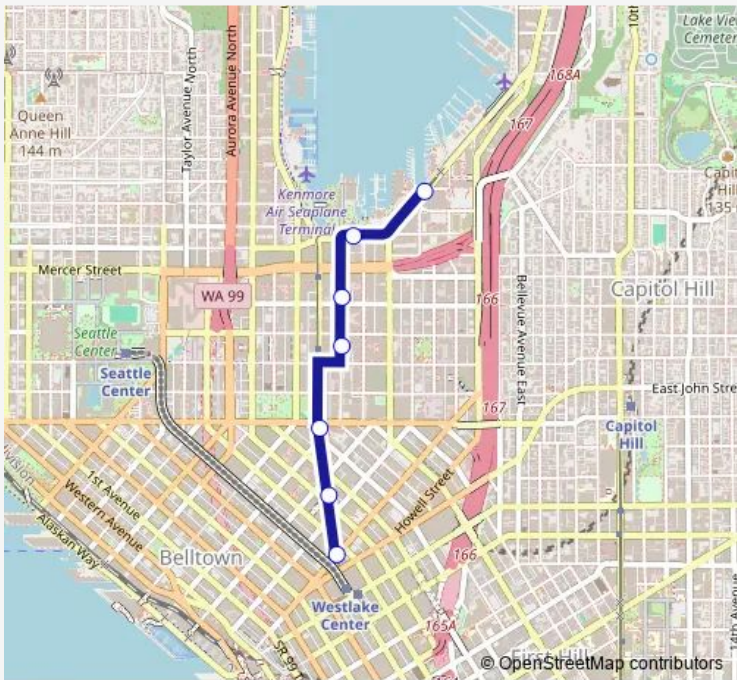

Tram South Lake Union Streetcar

[Go to website](#)

Direction
 Westlake Hub — Fairview & Campus Drive
 7 stops
[Open route schedule](#)

- Westlake Hub
- Westlake And 7th
- Westlake & 9th-Denny
- Terry & Thomas
- Terry & Mercer
- Lake Union Park
- Fairview & Campus Drive

Route schedule
 Westlake Hub — Fairview & Campus Drive

Monday	—
Tuesday	05:34-21:28
Wednesday	—
Thursday	05:34-21:28
Friday	05:34-21:28
Saturday	06:55-21:22
Sunday	09:35-19:27

Route info
 Direction: Westlake Hub
 Stops: 7
 Trip Duration: 0 hour 11 min

Direction

Fairview & Campus Drive — Westlake Hub

7 stops

[Open route schedule](#)

Fairview & Campus Drive

Lake Union Park

Westlake & Mercer

Westlake & Thomas

Route info

Direction: Fairview & Campus Drive

Stops: 7

Trip Duration: 0 hour 10 min

South Lake Union Streetcar Tram time schedules and route maps are available in an offline PDF at busmaps.com. Use the busmaps.com website to see live bus times, train schedule or subway schedule, and step-by-step directions for all public transit in Seattle