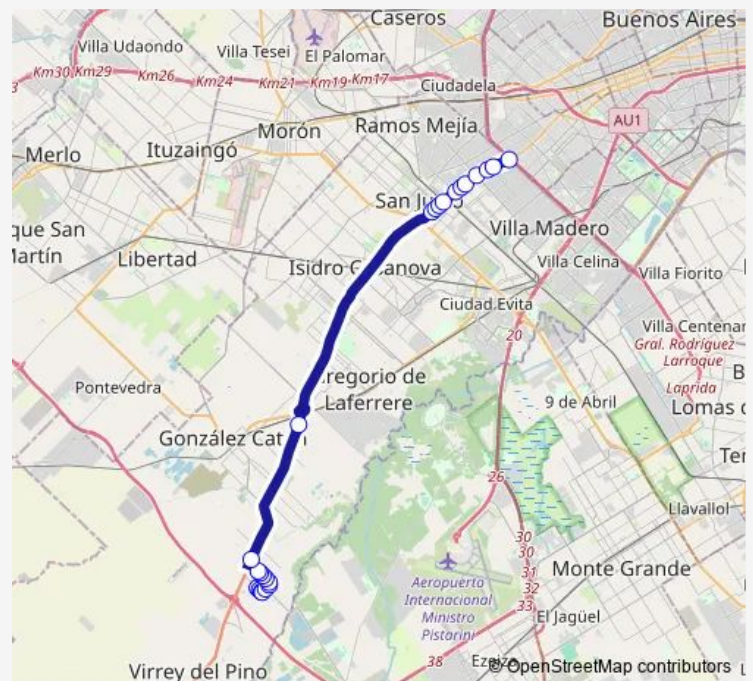

BRIGADIER GENERAL JUAN MANUEL DE ROSAS
17500-17518

Route schedule

Brigadier General Juan Manuel DE Rosas 49-99 — California 8300-8398

Monday 05:00-23:40

Tuesday 05:00-23:40

Wednesday 05:00-23:40

Thursday 05:00-23:40

Friday 05:00-23:40

Saturday 05:00-23:40

Sunday 05:00-23:40

Route info

Direction: Brigadier General Juan Manuel DE Rosas 49-99

Stops: 34

Trip Duration: 1 hour 33 min

620R10 — Jmlmtz620

Wednesday 05:00-23:40

Thursday 05:00-23:40

Friday 05:00-23:40

Saturday 05:00-23:40

Sunday 05:00-23:40

Route info

Direction: California 8300-8398

Stops: 24