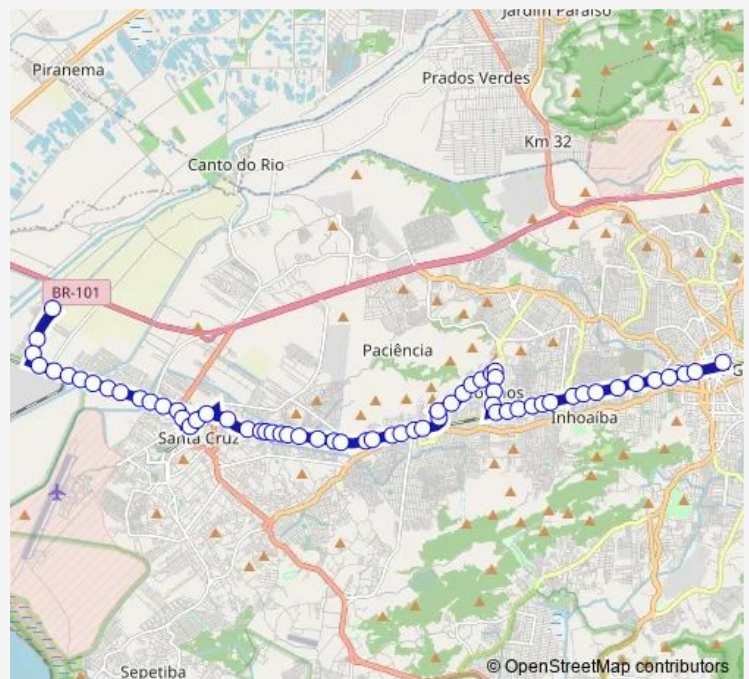

Passo da Pátria

Linha de Austin

Margarida C. de Oliveira

Route schedule

Ponto Final: São Fernando — Ponto Final: Campo Grande
: Rua Gianerini

Monday 00:00

Tuesday 00:00

Wednesday 00:00

Thursday 00:00

Friday 00:00

Saturday 00:00

Sunday 00:00

Route info

Direction: Ponto Final: São Fernando

Stops: 62

Trip Duration: 0 hour 54 min