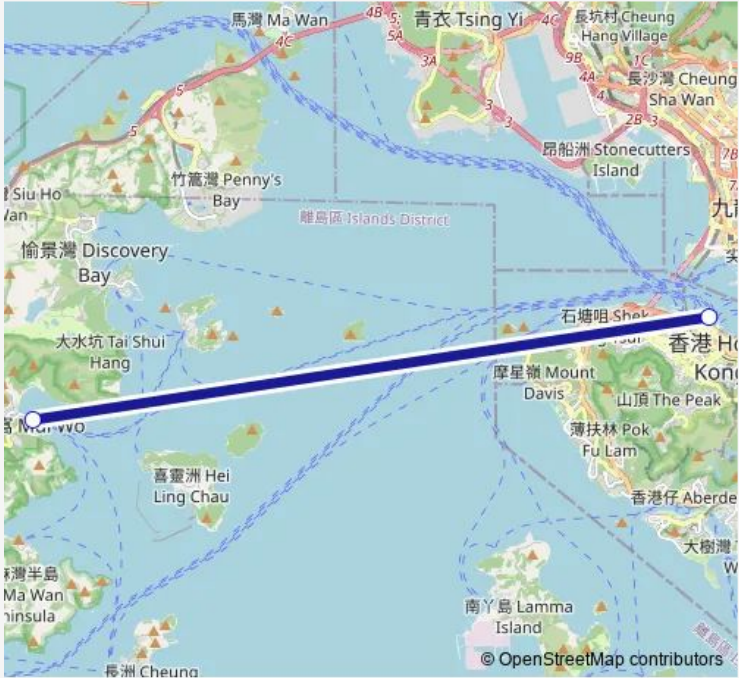

Ferry Central - MUI Wo

[Go to website](#)

Direction
 Mui Wo Ferry Pier at Mui Wo Ferry Pier Road, Lantau Island — Central Pier No. 6 at Man Kwong Street(Western Berth)|Central Pier No. 6 at Man Kwong Street(Eastern Berth)

Mui Wo Ferry Pier at Mui Wo Ferry Pier Road, Lantau Island — Central Pier No. 6 at Man Kwong Street(Western Berth)|Central Pier No. 6 at Man Kwong Street(Eastern Berth)

Monday	03:40-23:30
Tuesday	03:40-23:30
Wednesday	03:40-23:30
Thursday	03:40-23:30
Friday	03:40-23:30
Saturday	03:40-23:30
Sunday	03:40-23:30

Route info

Direction: Mui Wo Ferry Pier at Mui Wo Ferry Pier Road, Lantau Island

Stops: 2

Trip Duration: 0 hour 55 min

Direction

Central Pier No. 6 at Man Kwong Street(Western Berth)|Central Pier No. 6 at Man Kwong Street(Eastern Berth) — Mui Wo Ferry Pier at Mui Wo Ferry Pier Road, Lantau Island

Route info

Direction: Central Pier No. 6 at Man Kwong Street(Western Berth)|Central Pier No. 6 at Man Kwong Street(Eastern Berth)

Stops: 2

Trip Duration: 0 hour 55 min

Ferry time schedules and route maps are available in an offline PDF at busmaps.com. Use the busmaps.com website to see live bus times, train schedule or subway schedule, and step-by-step directions for all public transit in Central