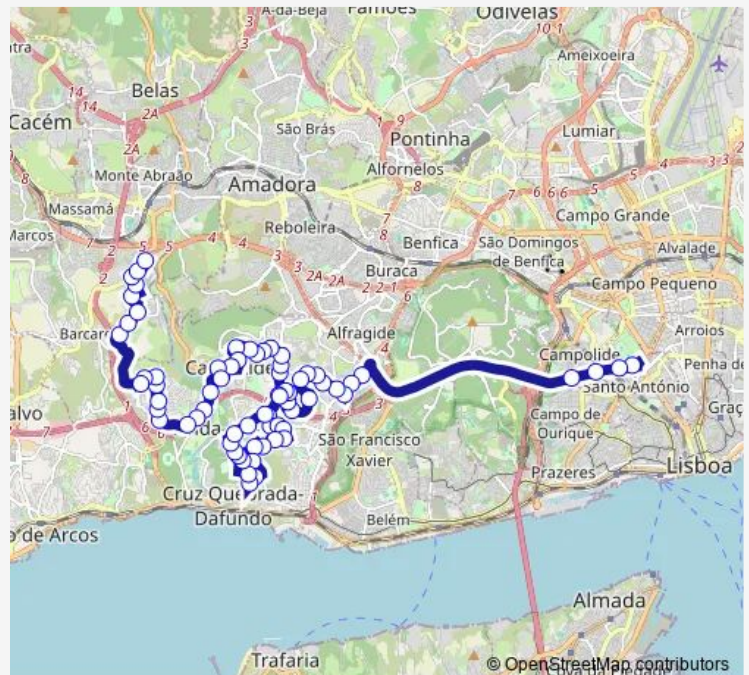

Monday 21:40-21:50

Tuesday 06:50-21:50

Wednesday 06:50-21:50

Thursday 21:40-21:50

Friday 06:50-21:50

Saturday 06:50

Sunday —

Route info

Direction: Marquês de Pombal (Metro) P4

Stops: 69

Trip Duration: 0 hour 46 min

1730 — Marquês Pombal (Metro) - Queluz Baixo (Centro Comercial) via Linda-a-Velha e Alto Sta Catarina **BusMaps**

R Ceuta 23a