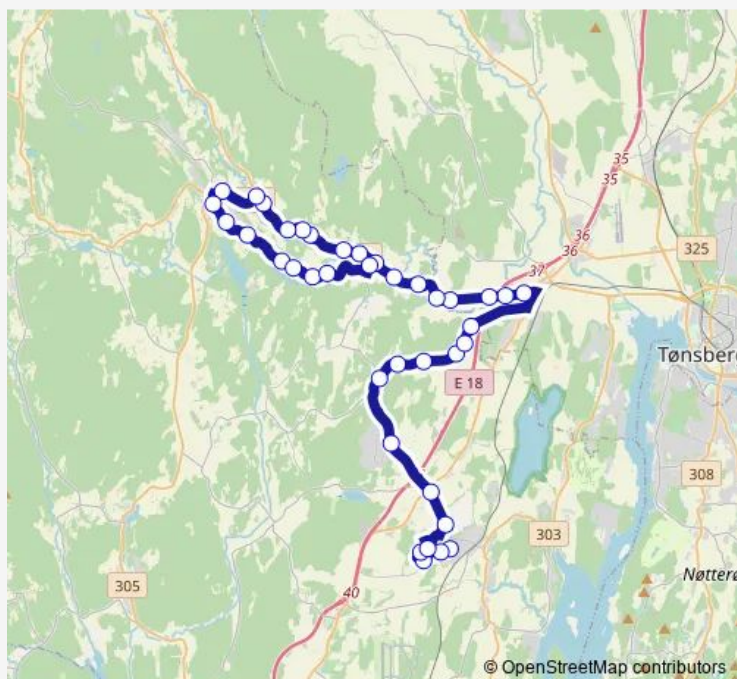

## Route schedule

Bokemoa skole — Fossnes gård

Monday 14:35

Tuesday —

Wednesday —

Thursday 14:35

Friday —

Saturday —

## Route info

Direction: Bokemoa skole

Stops: 38

Trip Duration: 0 hour 45 min

■ 1730 — Stokke-Dalen-Dyrsø

**BusMaps**

Arnadal kirke

Fossheim