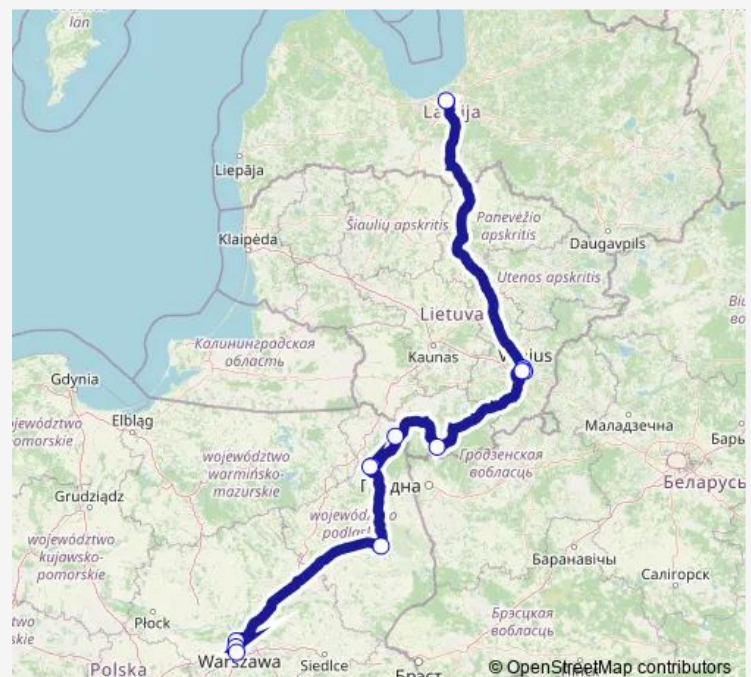

Warsaw, Bus Station West

Warsaw, Chopin Airport

### Route schedule

Riga, Bus Station — Warsaw, Chopin Airport

Monday 04:30-05:30

Tuesday 04:30

Wednesday 04:30-05:30

Thursday 04:30-05:30

Friday 04:30-05:30

Saturday 04:30-05:30

### Route info

Direction: Riga, Bus Station

Stops: 12

Trip Duration: 13 hour 25 min