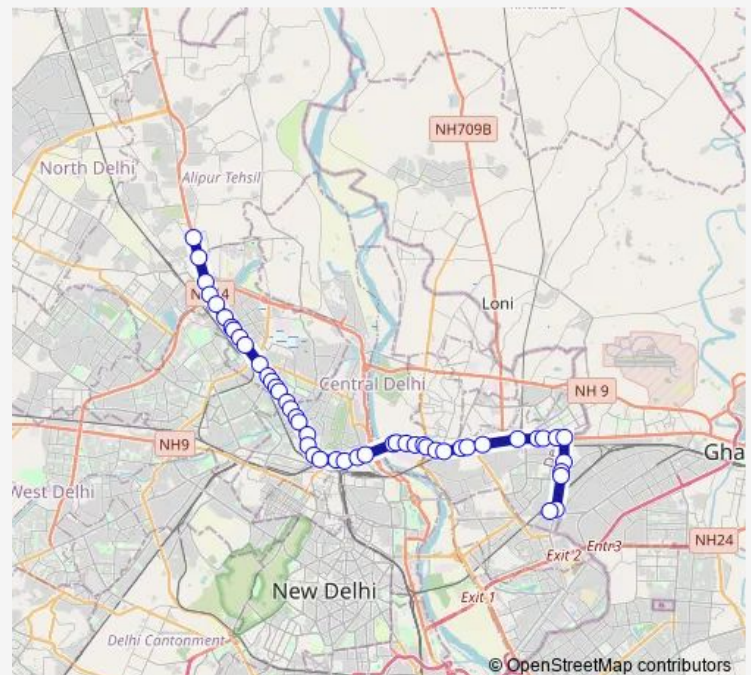

Roop Nagar / Shakti Nagar (GT Road)

Clock Tower

Roshnara Bagh

Route schedule

Swaroop Nagar GT Road — Anand Vihar Isbt Terminal

Monday 07:06-21:42

Tuesday 07:06-21:42

Wednesday 07:06-21:42

Thursday 07:06-21:42

Friday 07:06-21:42

Saturday 07:06-21:42

Sunday 07:06-21:42

Route info

Direction: Swaroop Nagar GT Road

Stops: 48

Trip Duration: 1 hour 47 min

125extdown

BusMaps

Roshnara Road

Ice Factory (Roshanara Road)

St Stephen Hospital

Tees Hazari Court

Isbt Nityanand Marg

Isbt Bridge