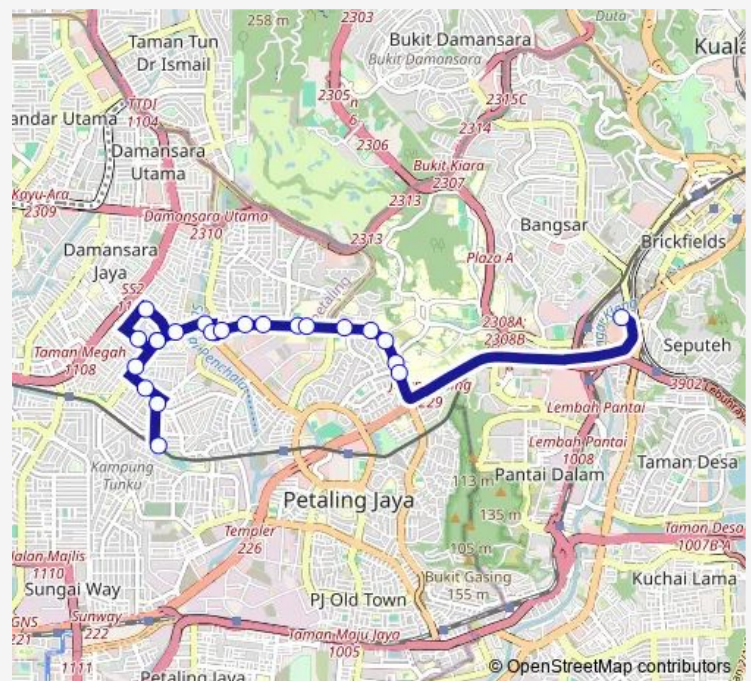

### Route schedule

(M) KI2147 Midvalley North Court — Pj297 LRT Taman Paramount

Monday 06:25-22:57

Tuesday 06:25-22:57

Wednesday 06:25-22:57

Thursday 06:25-22:57

Friday 06:25-22:57

Saturday 06:25-22:57

Sunday 06:25-22:57

### Route info

Direction: (M) KI2147 Midvalley North Court

Stops: 16

Trip Duration: 0 hour 40 min

T790 — Stesen LRT Paramount ~ Mid Valley

## Route info

Direction: Pj297 LRT Taman Paramount

Stops: 22

Trip Duration: 0 hour 25 min

T790 Bus time schedules and route maps are available in an offline PDF at [busmaps.com](https://busmaps.com). Use the [busmaps.com](https://busmaps.com) website to see live bus times, train schedule or subway schedule, and step-by-step directions for all public transit in Petaling Jaya