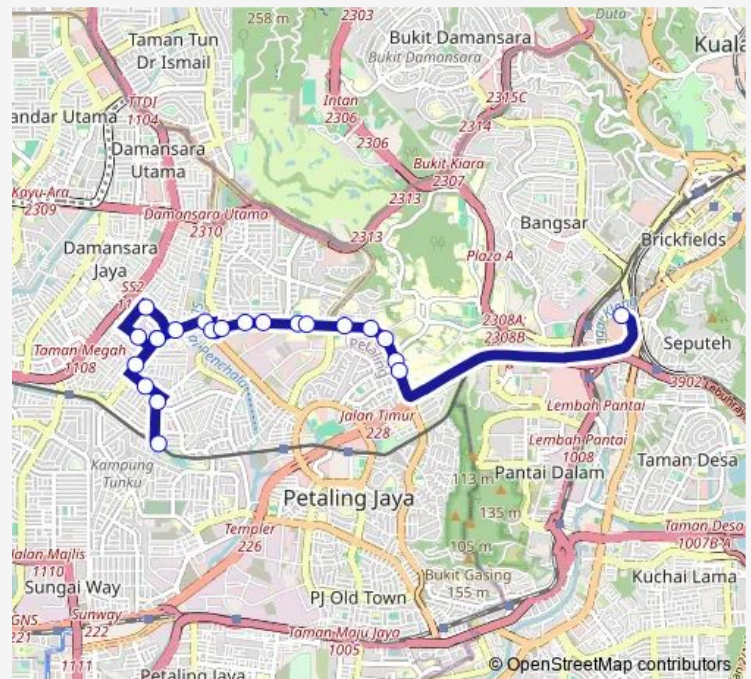

Pj312 Medan Selera Seksyen 19

Pj313 Komersial Seksyen 19

Pj581 Petron Seapark

Pj310 Herbaline Seapark (Opp)

Pj307 Shell Seapark (Opp)

Pj297 LRT Taman Paramount

Route schedule

(M) KI2147 Midvalley North Court — Pj297 LRT Taman Paramount

Monday	06:25-22:57
Tuesday	06:25-22:57
Wednesday	06:25-22:57
Thursday	06:25-22:57
Friday	06:25-22:57
Saturday	06:25-22:57
Sunday	06:25-22:57

Route info

Direction: (M) KI2147 Midvalley North Court

Stops: 16

Trip Duration: 0 hour 40 min

T790 — Stesen LRT Paramount ~ Mid Valley

Direction

Pj297 LRT Taman Paramount — (M) KI2147 Midvalley North Court

22 stops

[Open route schedule](#)

Pj297 LRT Taman Paramount

Pj308 Shell Seapark

Wednesday 06:00-23:30

Thursday 06:00-23:30

Friday 06:00-23:30

Saturday 06:00-22:30

Sunday 06:00-22:30

Route info

Direction: Pj297 LRT Taman Paramount

Stops: 22