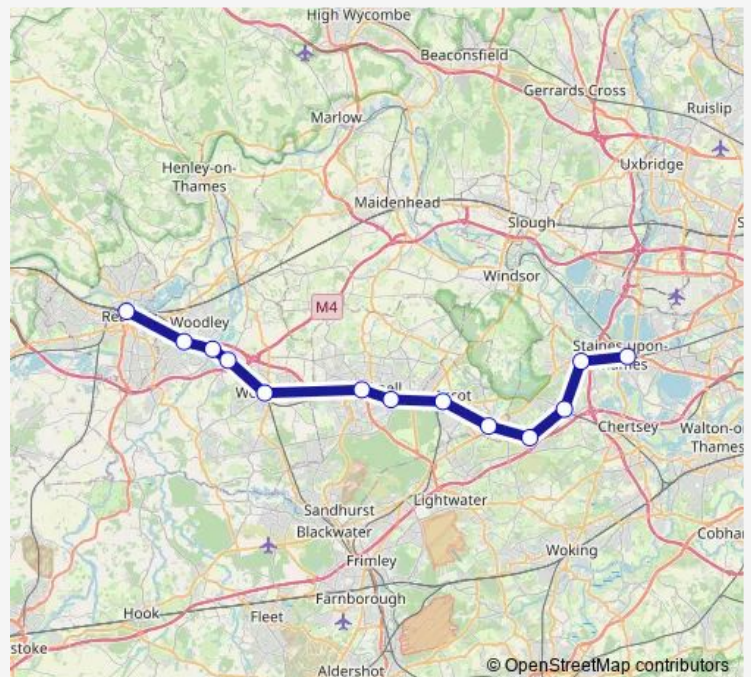

## Rail Sw:Sns->Rdg SW train service from SNS to Rdg

[Go to website](#)

### Direction

Staines — Reading

13 stops

[Open route schedule](#)

Staines

Egham

Virginia Water

Longcross

### Route schedule

Staines — Reading

Monday 00:22-05:23

Tuesday 05:23

Wednesday 05:23

Thursday 05:23

Friday 05:23

Saturday 05:23

### Route info

Direction: Staines

Stops: 13

Trip Duration: 0 hour 47 min

■ Sw:Sns->Rdg — SW train service from SNS to Rdg

Sw:Sns->Rdg Rail time schedules and route maps are available in an offline PDF at [busmaps.com](https://busmaps.com). Use the [busmaps.com](https://busmaps.com) website to see live bus times, train schedule or subway schedule, and step-by-step directions for all public transit in Bracknell