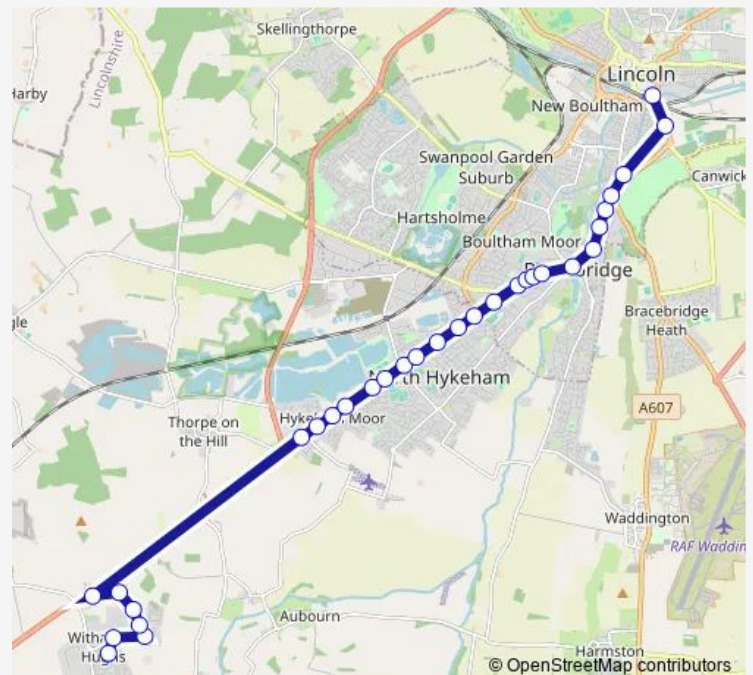

### Direction

Greenfinch Crescent — Central Bus Station

27 stops

[Open route schedule](#)

- Greenfinch Crescent
- St Modwen Park
- Fosse Lane Flyover
- Pennells Garden Centre
- Thorpe Lane
- Grandfield Way
- Oak Farm Paddock
- Macmillan Avenue
- Memorial Hall
- Station Road
- Asda Goods Entrance
- Dore Avenue
- Wetherby Crescent
- Fosse Drive
- Social Club
- Footpath To Gregg Hall Close
- The Coach House
- De Wint Avenue
- Chancery Close
- The Plough PH
- Ellison Street

### Route schedule

Greenfinch Crescent — Central Bus Station

Monday	19:10
Tuesday	19:10
Wednesday	19:10
Thursday	19:10
Friday	19:10
Saturday	19:10
Sunday	—

### Route info

Direction: Greenfinch Crescent

Stops: 27

Trip Duration: 0 hour 25 min

49X — Lincoln - Bassingham

Manby Street

Otter's Cottages

Hamilton Road

Queens Park School

Ripon Street

Central Bus Station

**Direction**

Robins Crescent — Central Bus Station

31 stops

[Open route schedule](#)

Robins Crescent