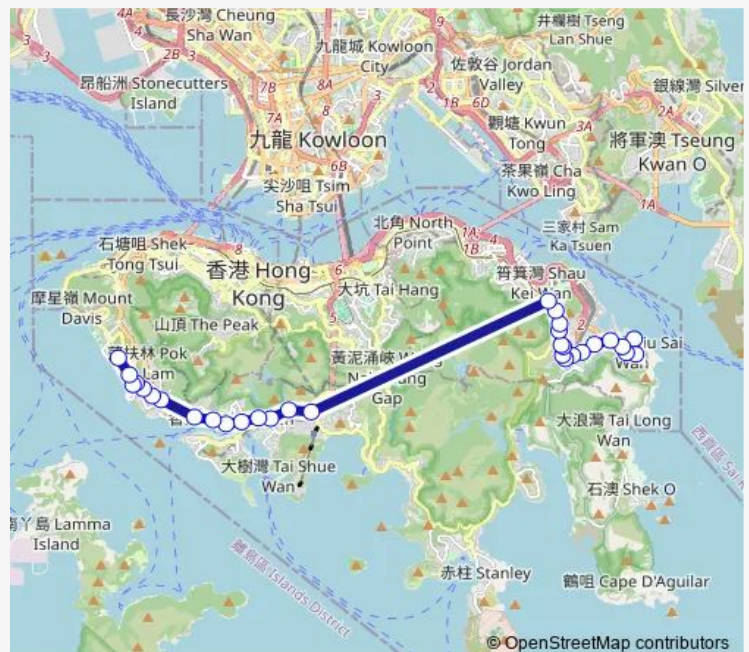

[Ctb] Fung Hing House Hing WAH Estate, WAN Tsui Road[[Kmb+Ctb] Fung Hing House Hing WAH Estate/
Fung Hing House Hing WAH Estate, WAN Tsui Road

Route schedule

[Ctb] SIU SAI WAN (Island Resort)[[Kmb+Ctb] Island Resort BUS Terminus/
Siu SAI WAN (Island Resort) — [Ctb] Cyberport[[Kmb+Ctb] Cyberport BUS Terminus/
Cyberport

Monday	07:45
Tuesday	07:45
Wednesday	07:45
Thursday	07:45
Friday	07:45
Saturday	—
Sunday	—

Route info

Direction: [Ctb] SIU SAI WAN (Island Resort)[[Kmb+Ctb] Island Resort BUS Terminus/
Siu SAI WAN (Island Resort)

Stops: 31

Trip Duration: 1 hour 16 min

[Ctb] YU Hing House Hing WAH Estate, Chai WAN Road[[Kmb+Ctb] YU Hing House Hing WAH Estate/
Yu Hing House Hing WAH Estate, Chai WAN Road[[Kmb] YU Hing House Hing WAH Estate