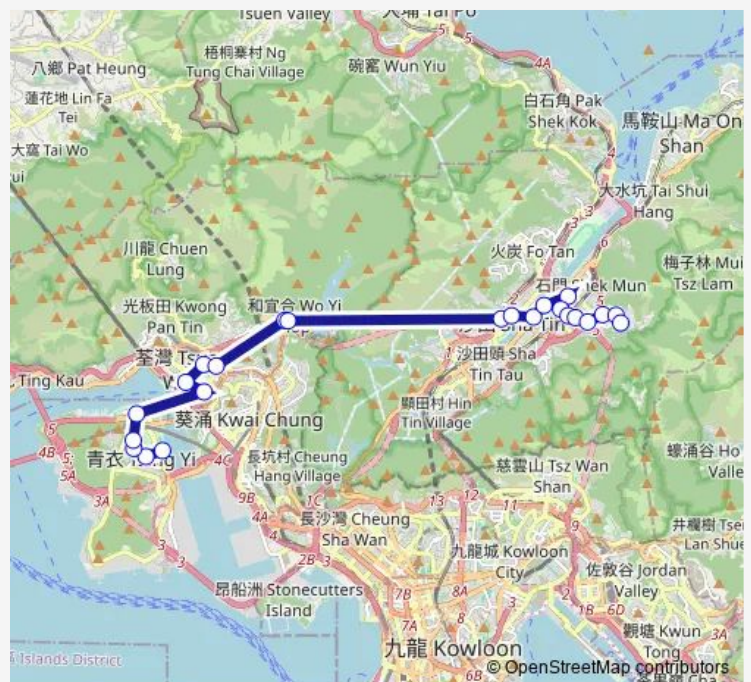

[Kmb+Ctb] Greenview Villa/
Greenview Villa, Fung Shue WO Road|[Kmb] Greenview Villa|[Lwb] Greenview Villa

[Kmb+Ctb] YEE YIP House Tsing Yi Estate/
Yee YIP House Tsing Yi Estate, Fung Shue WO Road|[Kmb] YEE YIP House Tsing Yi Estate|[Lwb] YEE YIP House Tsing Yi Estate

[Kmb+Ctb] Fung Shue WO Sports Centre/
Fung Shue WO Sports Centre, Fung Shue WO Road|[Kmb] Fung Shue WO Sports Centre|[Lwb] Fung Shue WO Sports Centre

[Kmb+Ctb] Tsing Yi BBI - Cheung ON BUS Terminus/
Cheung ON Estate|[Kmb] Tsing Yi BBI - Cheung ON BUS Terminus|[Lwb] Tsing Yi BBI - Cheung ON BUS Terminus

[Ctb] Wang Lung Street, Yeung UK Road|[Kmb] Wang Lung Street Tsuen Wan|[Lwb] Wang Lung Street Tsuen Wan

[Ctb] Yeung UK Road Market, Yeung UK Road|[Kmb] Yeung UK Road Market|[Lwb] Yeung UK Road Market

[Kmb] Chung ON Street Tsuen Wan|[Lwb] Chung ON Street Tsuen Wan

[Kmb] LUK Yeung SUN Chuen|[Lwb] LUK Yeung SUN Chuen

[Kmb] Shing MUN Tunnels BUS Interchange

[Kmb] Shing MUN Tunnels BUS Interchange

Route schedule

[Kmb] Tsing Yi Ferry BUS Terminus — [Kmb+Ctb] Kwong Yuen BUS Terminus/
Kwong Yuen Estate|[Kmb] Kwong Yuen BUS Terminus

Monday	05:30-23:20
Tuesday	05:30-23:20
Wednesday	05:30-23:20
Thursday	05:30-23:20
Friday	05:30-23:20
Saturday	05:30-23:20
Sunday	05:30-23:00

Route info

Direction: [Kmb] Tsing Yi Ferry BUS Terminus

Stops: 23

Trip Duration: 1 hour 4 min

49X — Kwong Yuen - Tsing Yi Ferry