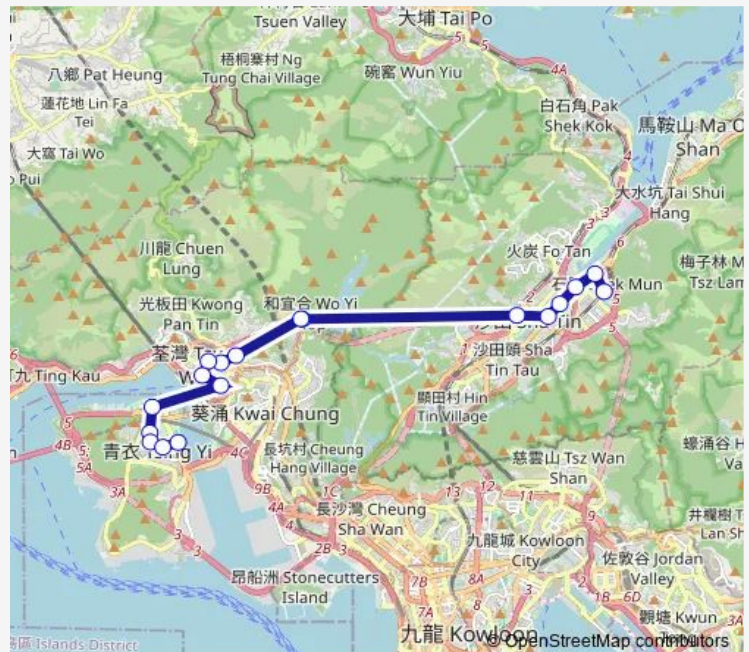

[Kmb+Ctb] Shek MUN Estate BUS Terminus/
Shek MUN Estate[[Kmb] Shek MUN Estate BUS Terminus][Lwb] Shek MUN BUS Terminus — [Kmb] Tsing Yi Ferry BUS Terminus

Monday	07:50
Tuesday	07:50
Wednesday	07:50
Thursday	07:50
Friday	07:50
Saturday	07:50
Sunday	—

Route info

Direction: [Kmb+Ctb] Shek MUN Estate BUS Terminus/
Shek MUN Estate[[Kmb] Shek MUN Estate BUS Terminus][Lwb] Shek MUN BUS Terminus

Stops: 18

Trip Duration: 0 hour 58 min

[Ctb] Yeung UK Road Market, Yeung UK Road[[Kmb] Yeung UK Road Market