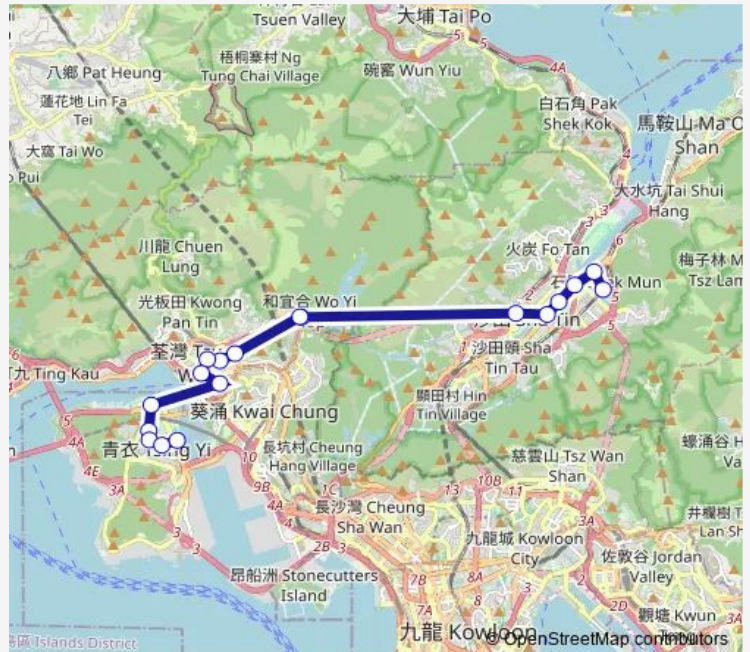

[Kmb+Ctb] Shek MUN Estate BUS Terminus/
Shek MUN Estate[[Kmb] Shek MUN Estate BUS Terminus][Lwb] Shek MUN BUS Terminus — [Kmb] Tsing Yi Ferry BUS Terminus

Monday	07:50
Tuesday	07:50
Wednesday	07:50
Thursday	07:50
Friday	07:50
Saturday	07:50
Sunday	—

Route info

Direction: [Kmb+Ctb] Shek MUN Estate BUS Terminus/
Shek MUN Estate[[Kmb] Shek MUN Estate BUS Terminus][Lwb] Shek MUN BUS Terminus

Stops: 18

Trip Duration: 0 hour 56 min

[Ctb] Yeung UK Road Market, Yeung UK Road[[Kmb] Yeung UK Road Market