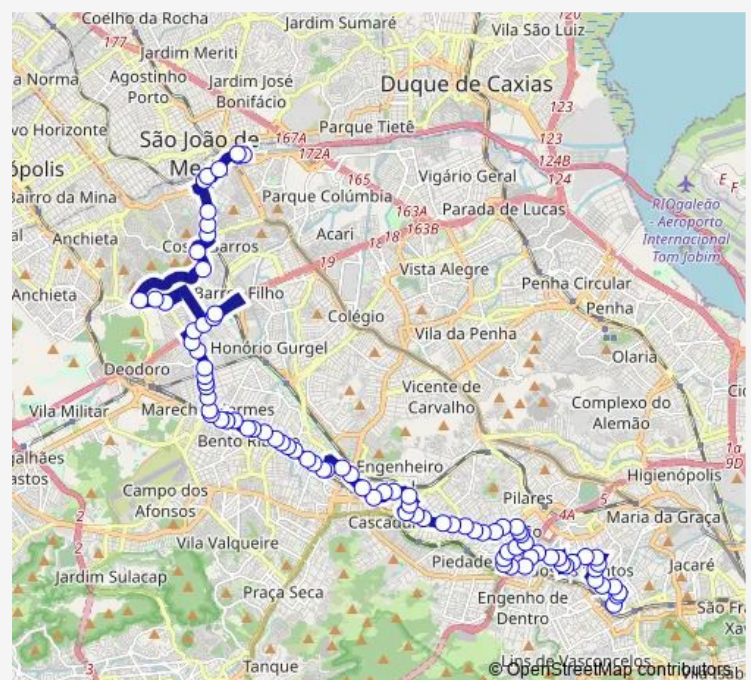

### Route schedule

Terminal Rodoviário Américo Ayres : Plat. B — Ponto Final: Pavuna : Linha 669

Monday 06:40-20:30

Tuesday 06:40-20:30

Wednesday 06:40-20:30

Thursday 06:40-20:30

Friday 06:40-20:30

Saturday 06:40-18:10

### Route info

Direction: Terminal Rodoviário Américo Ayres : Plat. B

Stops: 86

Trip Duration: 1 hour 40 min

Sv669 — Pavuna - Méier

Guilhermina

Luis Silva

Gres Acadêmicos da Abolição