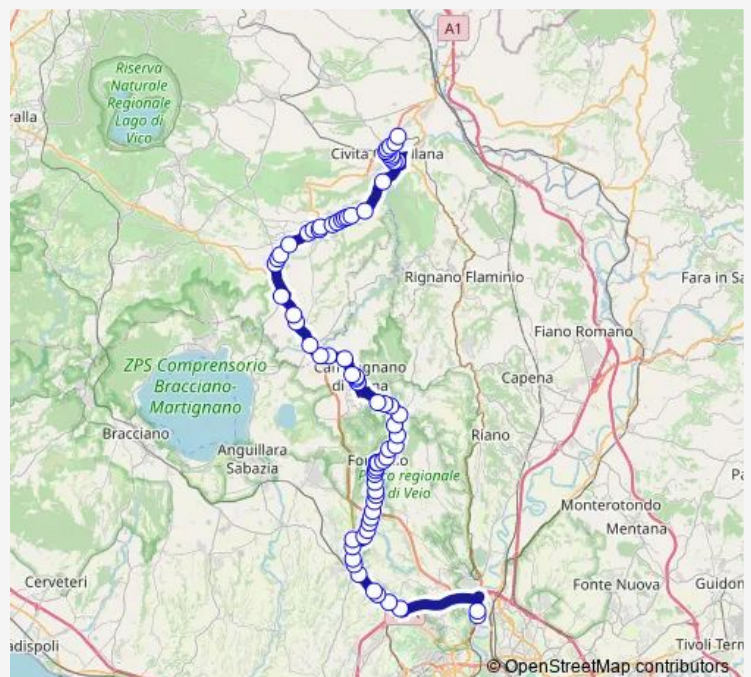

Roma | Saxa Rubra Partenze # f1495 — Civita | Via Terni Via Palombara # f2266

Monday 18:00-21:55

Tuesday 18:00-21:55

Wednesday 18:00-21:55

Thursday 18:00-21:55

Friday 18:00-21:55

Saturday 18:00-21:55

Sunday 08:35-21:25

Route info

Direction: Roma | Saxa Rubra Partenze # f1495

Stops: 72

Trip Duration: 2 hour 0 min

Roma Saxa Rubra - Civita Castellana # Aa511a

Formello | Via Formellese Via Praticello # f11474

Formello | Via Roma Via Reg. Margherita # f11475