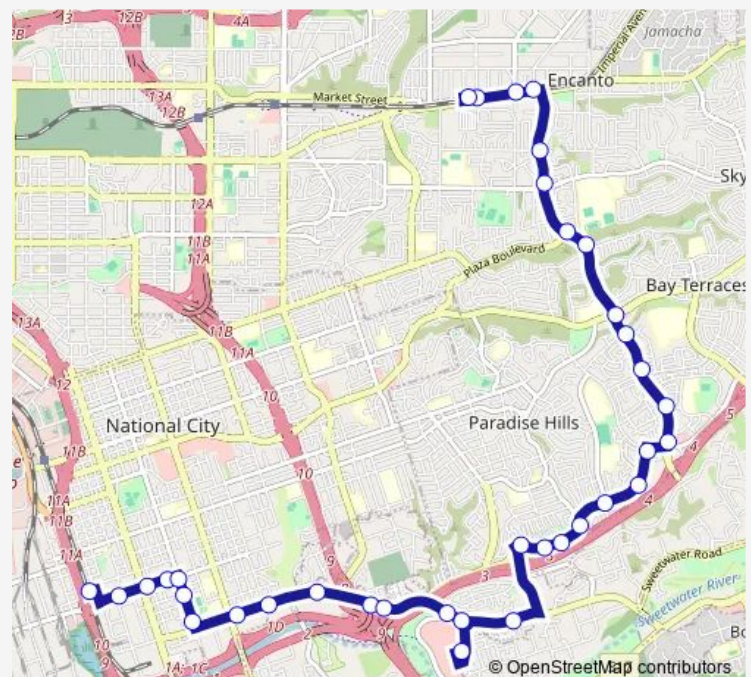

### Route schedule

Encanto/62nd St Trolley Stn — 24th Street Transit Center

Monday 05:00-21:55

Tuesday 05:00-21:55

Wednesday 05:00-21:55

Thursday 05:00-21:55

Friday 05:00-21:55

Saturday 06:15-21:16

### Route info

Direction: Encanto/62nd St Trolley Stn

Stops: 36

Trip Duration: 0 hour 42 min

961 — 24th St Transit Center - Encanto Trolley

Plaza Bonita Transit Center

Sweetwater Rd & Stockman St

Sweetwater Rd & Valley Rd

Sweetwater Rd & Orange St

Sweetwater Rd & Olive St

Sweetwater Rd & Prospect St

Sweetwater Rd & N 2nd St

30th St & L Av

30th St & Highland Av

D Av & 30th St

D Av & 26th St

## Route info

Direction: 24th Street Transit Center

Stops: 36

Trip Duration: 0 hour 42 min

Woodman St & Alscacia St

Woodman St & Alcona St

Woodman St & Paradise Valley Rd

Woodman St & Bullock Dr