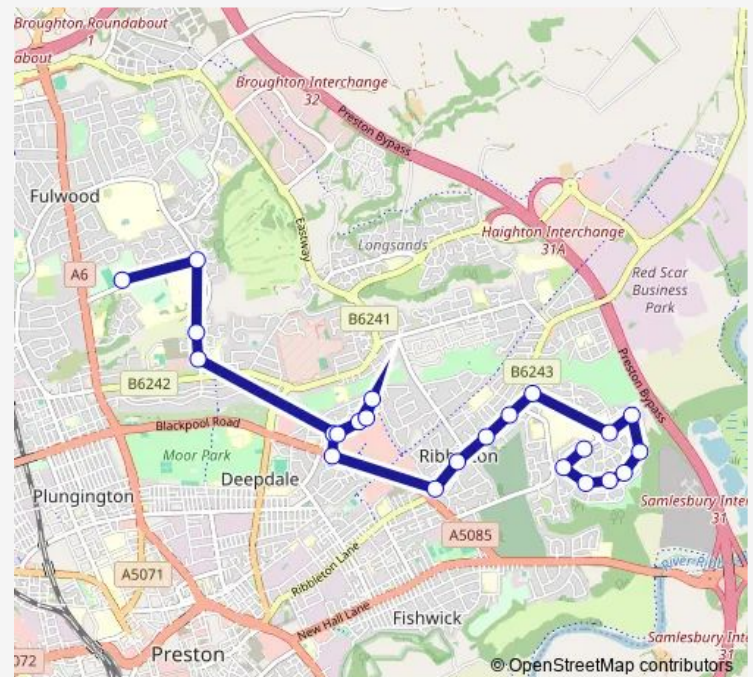

### Route schedule

Moor Nook Shops — Corpus Christi High School

Monday 07:55

Tuesday 07:55

Wednesday 07:55

Thursday 07:55

Friday 07:55

Saturday —

### Route info

Direction: Moor Nook Shops

Stops: 23

Trip Duration: 0 hour 25 min

961 — Moor Nook - Corpus Christi HS

Preston College

Corpus Christi High School

**Direction**