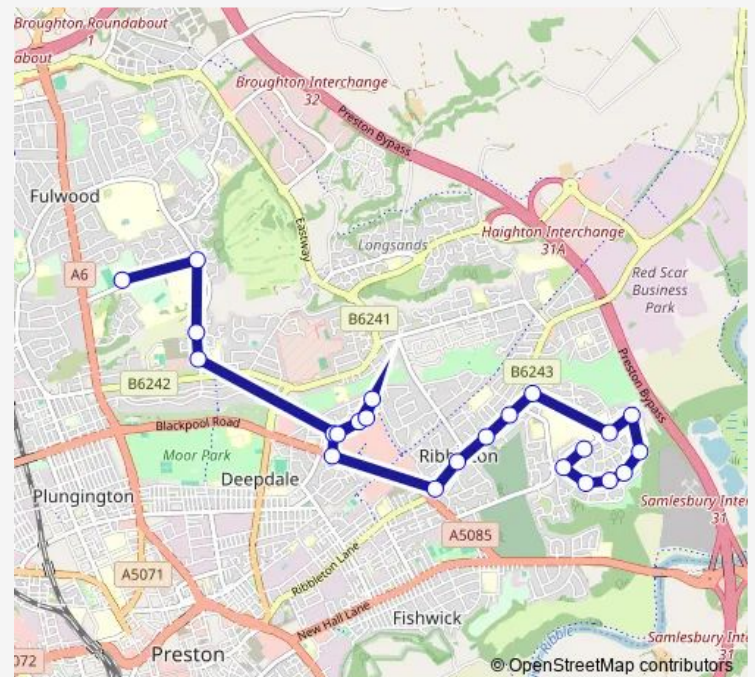

### Route schedule

Moor Nook Shops — Corpus Christi High School

Monday 07:55

Tuesday 07:55

Wednesday 07:55

Thursday 07:55

Friday 07:55

Saturday —

### Route info

Direction: Moor Nook Shops

Stops: 23

Trip Duration: 0 hour 25 min

961 — Moor Nook - Corpus Christi HS

Preston College

Corpus Christi High School