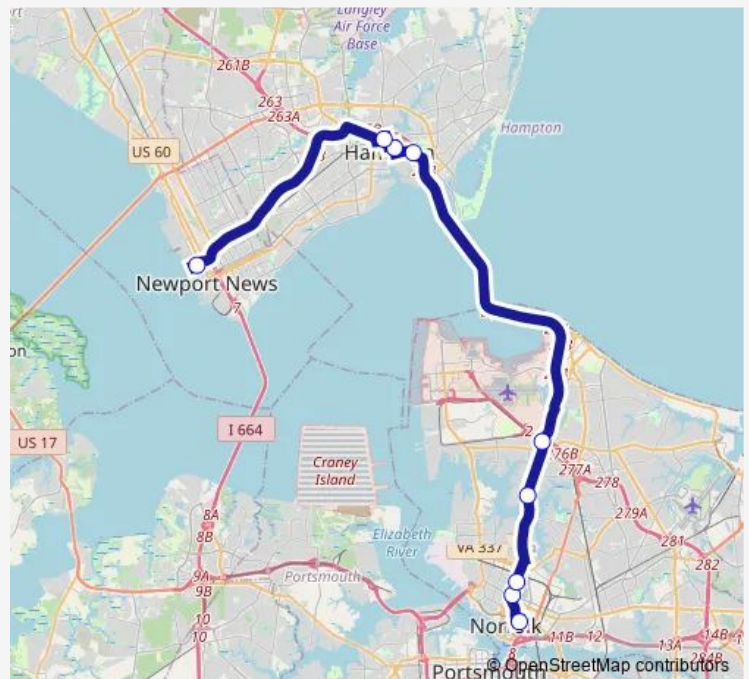

Monticello & 18th

Granby & Kingsley

Wards Corner Transfer

Settlers Landing & Hampton Harbor

Eaton & Mill Point

Hampton Transit Center

Newport News Transit Center

Route schedule

Route info

Direction: Dntc

Stops: 9

Trip Duration: 0 hour 58 min

961 — 757x - Norfolk TO Nntc

Direction

Newport News Transit Center — Dntc

14 stops

[Open route schedule](#)

Newport News Transit Center

Hampton Transit Center

Pembroke & Wine

Eaton & Mill Point

Settlers Landing & Hampton Harbor

Wards Corner Transfer

Granby & Kingsley

[Open route schedule](#)

Dntc

Monticello & Princess Anne

Monticello & 18th

Evelyn Butts & Avenue J

Wards Corner Transfer

Settlers Landing & Hampton Harbor

Eaton & Mill Point