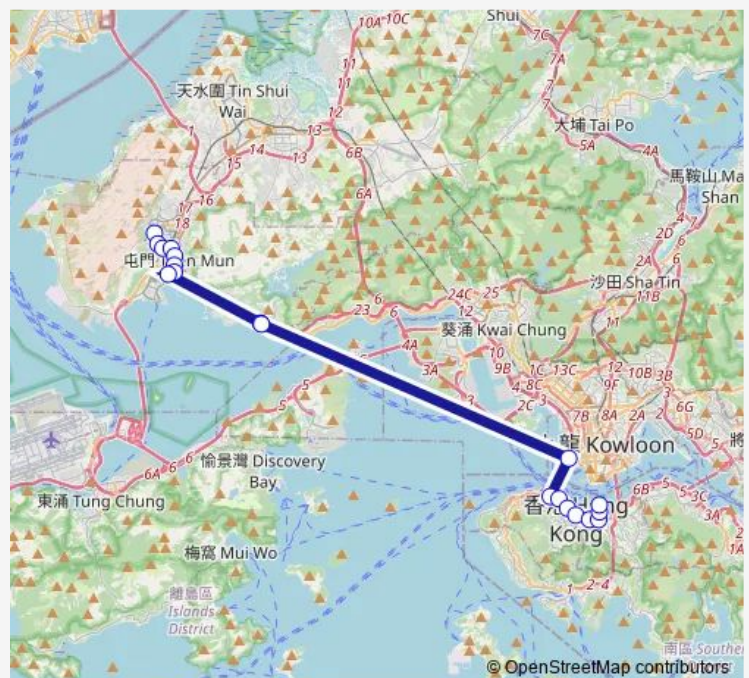

### Route info

Direction: [Ctb] WAN Chai (Convention Centre)[Kmb] WAN Chai (Hkcece) BUS Terminus

Stops: 22

Trip Duration: 1 hour 20 min

961 — Tuen MUN (Shan King Estate) - WAN Chai (Hkcece)

[Kmb] Tuen MUN Road Interchange