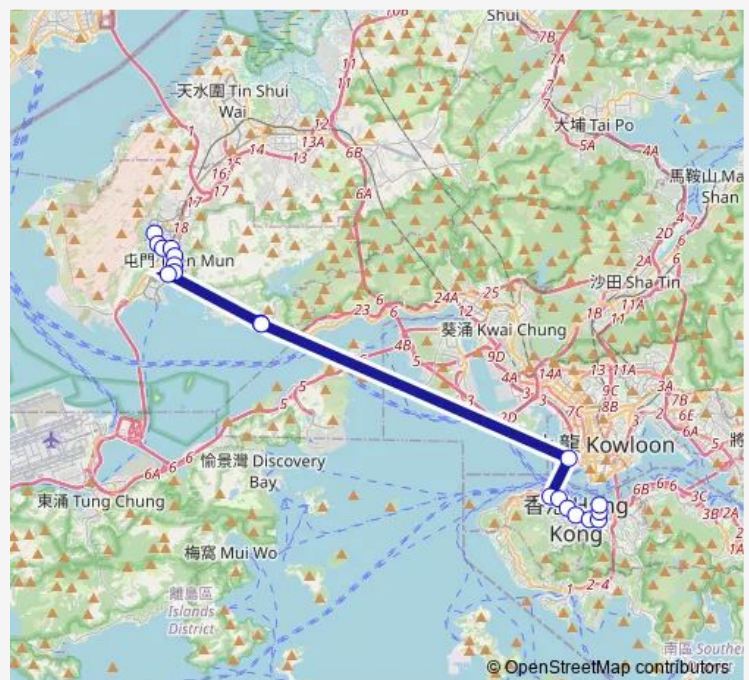

[Ctb] Western Harbour Crossing BUS-BUS Interchange[Kmb+Ctb] Western Harbour Tunnel BBI/
Western Harbour Crossing BUS-BUS Interchange[Kmb] Western Harbour Tunnel Bbi

Route schedule

[Ctb] WAN Chai (Convention Centre)[Kmb] WAN Chai (Hkcece) BUS Terminus — [Kmb] Shan King BUS Terminus

Monday 06:40-17:48

Tuesday 06:40-17:48

Wednesday 06:40-17:48

Thursday 06:40-17:48

Friday 06:40-17:48

Saturday 06:40-13:00

Sunday 06:40-15:00

Route info

Direction: [Ctb] WAN Chai (Convention Centre)[Kmb] WAN Chai (Hkcece) BUS Terminus

Stops: 22

Trip Duration: 1 hour 16 min

961 — Tuen MUN (Shan King Estate) - WAN Chai (Hkcece)

[Kmb] Tuen MUN Road Interchange