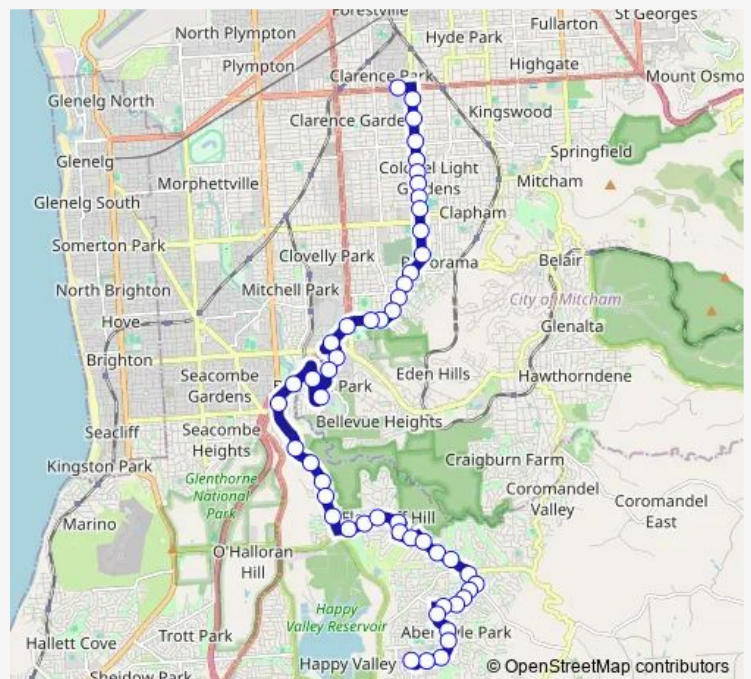

Stop 17 Goodwood Rd - East side

Stop 18 Goodwood Rd - East side

Stop 19 Goodwood Rd - East side

Stop 20 Fiveash Dr - East side

Stop 21 Fiveash Dr - East side

Stop 22 Fiveash Dr - East side

Stop 23 Fiveash Dr - East side

Stop 24 Ayliffes Rd - South side

Stop 24A Ayliffes Rd - South side

Stop 25 Main South Rd - South East side

Stop 26 Main South Rd - South East side

Stop 26A University Dr - East side

Stop 26B University Dr - East side

Route schedule

Stop 176 Cross Rd - North side — Zone A Aberfoyle Hub Interchange

Monday 15:30

Tuesday 15:30

Wednesday 15:30

Thursday 15:30

Friday 15:30

Saturday —

Sunday —

Route info

Direction: Stop 176 Cross Rd - North side

Stops: 51

Trip Duration: 0 hour 43 min

961 — Cabra Dominican College to Aberfoyle Park

Stop 26D University Dr - East side

Zone C Flinders Medical Centre