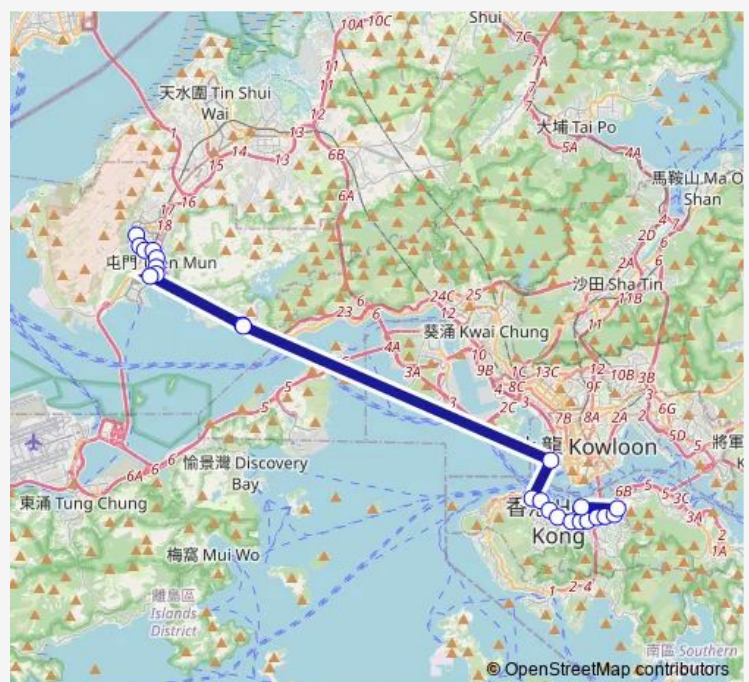

Saturday 16:00-00:10⁺¹

Sunday 16:00-23:40

Route info

Direction: [Ctb] WAN Chai (Convention Centre)[Kmb] WAN Chai (Hkcece) BUS Terminus

Stops: 26

Trip Duration: 1 hour 31 min

[Ctb] Wing KUT Street, DES Voeux Road Central[[Kmb+Ctb] Wing KUT Street/
Wing KUT Street, DES Voeux Road Central[[Kmb] Wing KUT Street