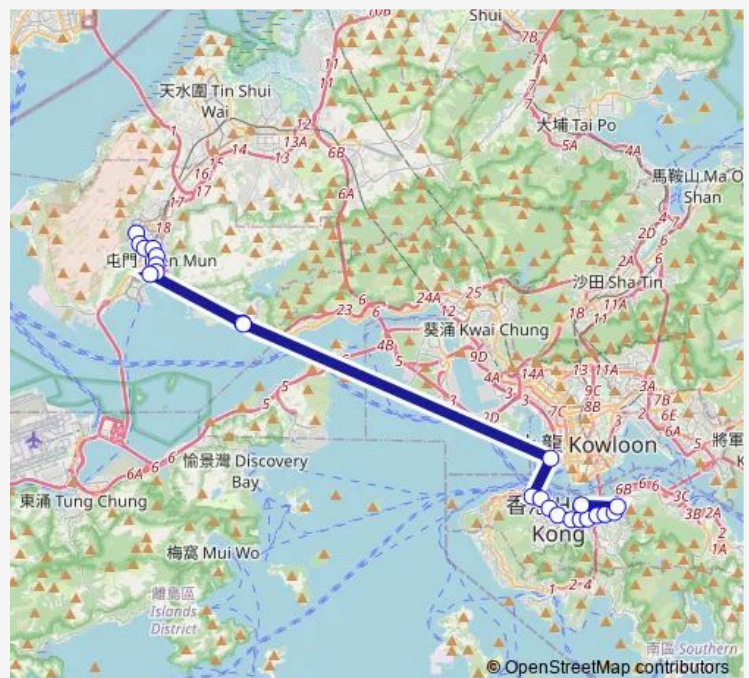

[Ctb] Admiralty - Pacific Place, Queensway[[Kmb+Ctb] Pacific Place/
Admiralty - Pacific Place, Queensway[[Kmb] Pacific Place

[Ctb] Bank OF China Tower, Queensway[[Kmb+Ctb] Bank OF China Tower/
Bank OF China Tower, Queensway[[Kmb] Bank OF China Tower

[Ctb] LI Yuen Street East, DES Voeux Road Central[[Kmb+Ctb] LI Yuen Street East/
LI Yuen Street East, DES Voeux Road Central[[Kmb] LI Yuen Street East

Route schedule

[Ctb] WAN Chai (Convention Centre)[[Kmb] WAN Chai (Hkcece) BUS Terminus — [Kmb] Shan King BUS Terminus

Monday	18:03-23:30
Tuesday	18:03-23:30
Wednesday	18:03-23:30
Thursday	18:03-23:30
Friday	18:03-23:30
Saturday	16:00-00:10 ⁺¹
Sunday	16:00-23:40

Route info

Direction: [Ctb] WAN Chai (Convention Centre)[[Kmb] WAN Chai (Hkcece) BUS Terminus

Stops: 26

Trip Duration: 1 hour 27 min

[Ctb] Wing KUT Street, DES Voeux Road Central[[Kmb+Ctb] Wing KUT Street/
Wing KUT Street, DES Voeux Road Central[[Kmb] Wing KUT Street

[Ctb] MAN WA Lane, DES Voeux Road Central[[Kmb+Ctb] MAN WA Lane/
Man WA Lane, DES Voeux Road Central[[Kmb] MAN WA Lane