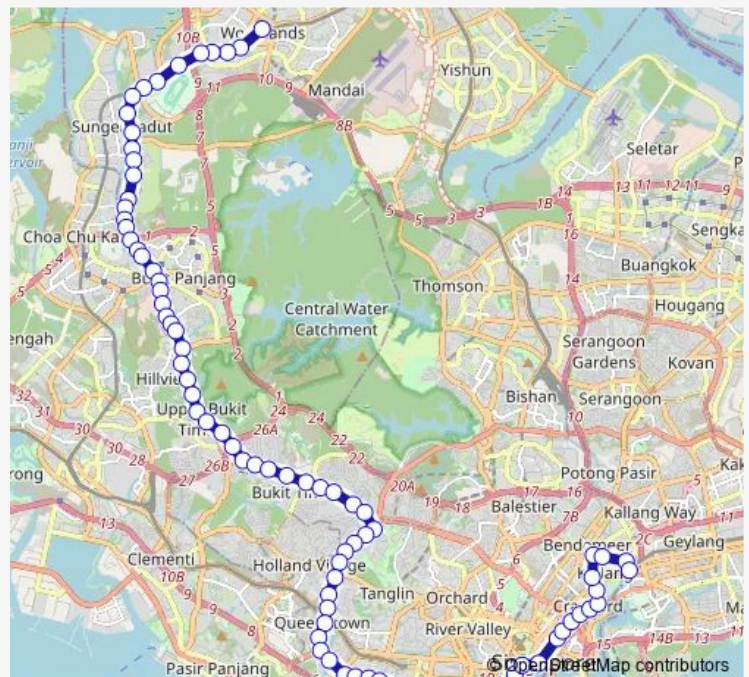

Bus 961

[Go to website](#)

Direction

Woodlands Temp Int — Lor 1 Geylang Ter

85 stops

[Open route schedule](#)

- Woodlands Temp Int
- Blk 347
- Blk 320
- Opp Marsiling Stn
- Blk 402
- Opp W'Lands Ind Pk D St 1
- Kranji Stn
- S'pore Turf Club
- Kranji War Memorial
- Bef Jln Bumbong
- Aft Jln Bumbong
- Aft Mandai Rd
- Aft Mandai Est
- Opp Da Di Glass
- Opp Yew Tee Ind Est Blk 1
- Opp Yew Tee Ind Est
- Opp Heavy Veh Pk
- Bef Yew Tee Flyover
- Aft Yew Tee Flyover
- Aft KJE Slip Rd
- Blk 632 Cp

Route schedule

Woodlands Temp Int — Lor 1 Geylang Ter

Monday	05:30
Tuesday	05:30
Wednesday	05:30
Thursday	05:30
Friday	05:30
Saturday	05:30
Sunday	—

Route info

Direction: Woodlands Temp Int

Stops: 85

Trip Duration: 2 hour 22 min

961

BusMaps

Opp Junction 10

Bt Panjang Stn Exit A/Lrt

The Linear

Bef Hazel Pk Terr

Cashew Stn

Assumption Pathway Sch