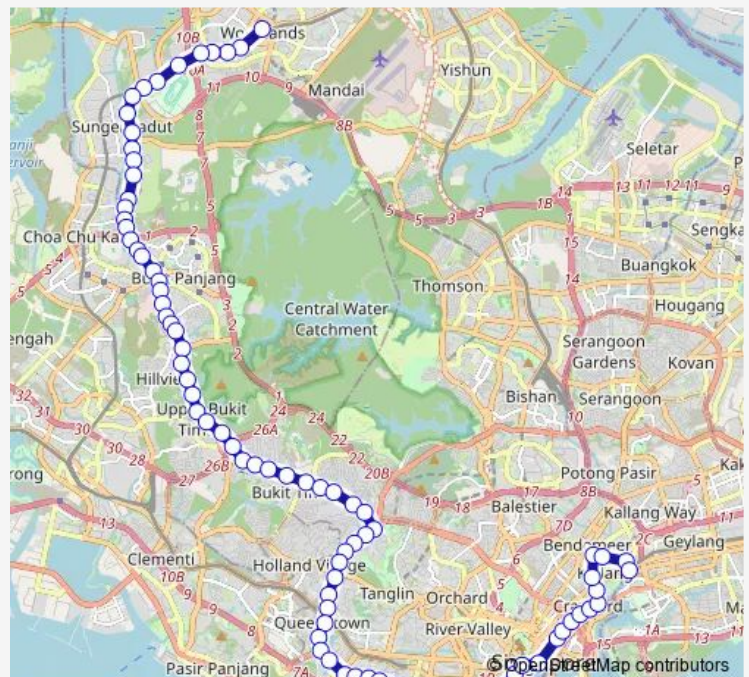

Bus 961

[Go to website](#)

Direction

Woodlands Temp Int — Lor 1 Geylang Ter

85 stops

[Open route schedule](#)

- Woodlands Temp Int
- Blk 347
- Blk 320
- Opp Marsiling Stn
- Blk 402
- Opp W'Lands Ind Pk D St 1
- Kranji Stn
- S'pore Turf Club
- Kranji War Memorial
- Bef Jln Bumbong
- Aft Jln Bumbong
- Aft Mandai Rd
- Aft Mandai Est
- Opp Da Di Glass
- Opp Yew Tee Ind Est Blk 1
- Opp Yew Tee Ind Est
- Opp Heavy Veh Pk
- Bef Yew Tee Flyover
- Aft Yew Tee Flyover
- Aft KJE Slip Rd
- Blk 632 Cp

Route schedule

Woodlands Temp Int — Lor 1 Geylang Ter

Monday	05:30
Tuesday	05:30
Wednesday	05:30
Thursday	05:30
Friday	05:30
Saturday	05:30
Sunday	—

Route info

Direction: Woodlands Temp Int

Stops: 85

Trip Duration: 2 hour 22 min

961

BusMaps

Opp Junction 10

Bt Panjang Stn Exit A/Lrt

The Linear

Bef Hazel Pk Terr

Cashew Stn

Assumption Pathway Sch