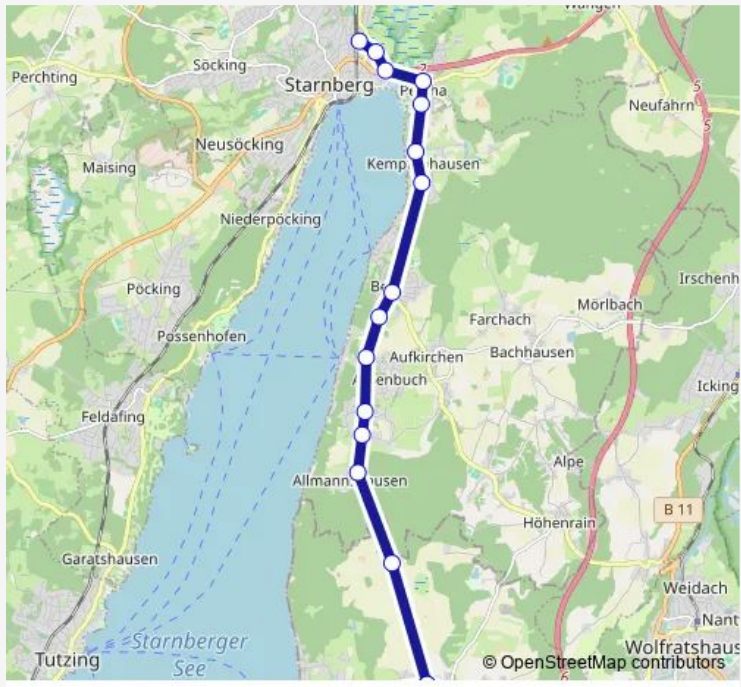

Regional Bus Service 961 Ammerland - Münsing - Starnberg Nord

[Go to website](#)

Direction
 Ammerland — Starnberg Nord

19 stops

[Open route schedule](#)

- Ammerland
- Wimpasing (b. Münsing)
- Münsing, Abzw. Ammerland
- Münsing, Am Kirchberg
- Münsing, Abzw. Ammerland
- Weipertshausen
- Allmannshausen
- Sibichhausen
- Assenhausen
- Berg, Kreuzweg
- Berg, Abzw.Leoni
- Berg, Grafstraße
- Berg, Seestraße
- Berg, Milchberg
- Percha, St. Christophorus
- Percha, Berger Straße
- Starnberg, Landratsamt/Seebad
- Starnberg, Moosstraße
- Starnberg Nord

Route schedule
 Ammerland — Starnberg Nord

Monday	05:20-21:27
Tuesday	05:20-21:27
Wednesday	05:20-21:27
Thursday	05:20-21:27
Friday	05:20-21:27
Saturday	07:27-20:20
Sunday	08:27-20:20

Route info

Direction: Ammerland

Stops: 19

Trip Duration: 0 hour 30 min

■ 961 — Ammerland - Münsing - Starnberg Nord **BusMaps**

Direction

Starnberg Nord — Ammerland

19 stops

[Open route schedule](#)

Starnberg Nord

Friday 12:52-16:32

Saturday —

Sunday —

Route info

Direction: Starnberg Nord

Stops: 19

Trip Duration: 0 hour 31 min

Direction