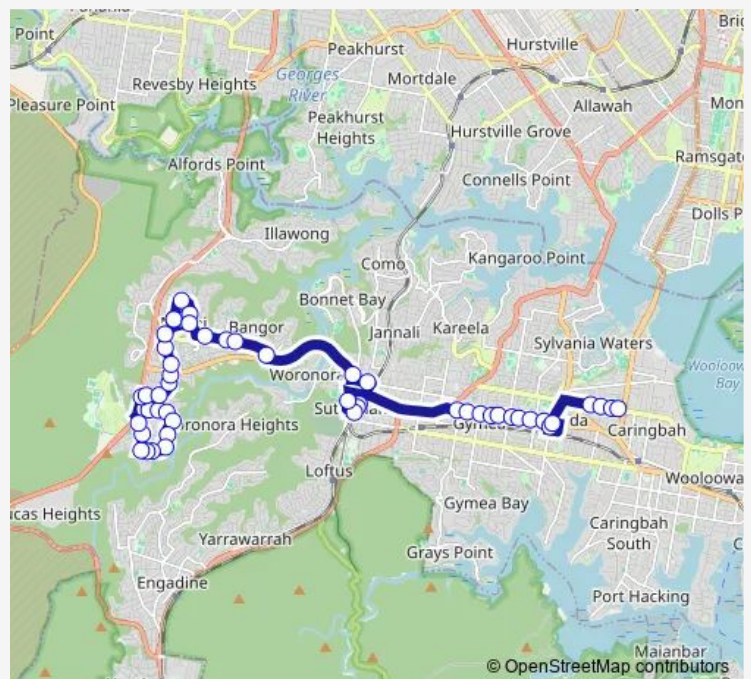

David Rd Opp Underwood Pl

David Rd Opp 61

David Rd Opp Allies Rd

David Rd Opp Mosman Pl

Route schedule

Menai Rd At Dandarbong Av — Miranda Interchange, Kiara Rd, Stand 3

Monday 14:35-14:45

Tuesday 14:35-14:45

Wednesday 14:35-14:45

Thursday 14:35-14:45

Friday 14:35-14:45

Saturday —

Sunday —

Route info

Direction: Menai Rd At Dandarbong Av

Stops: 55

Trip Duration: 0 hour 54 min

961 — Miranda to Barden Ridge

David Rd Opp Orton St

David Rd At Thomas Mitchell Dr

David Rd At Thomas Mitchell Dr

Lucas Heights Community School, Old Illawarra Rd

Old Illawarra Rd Opp Driscoll Pl