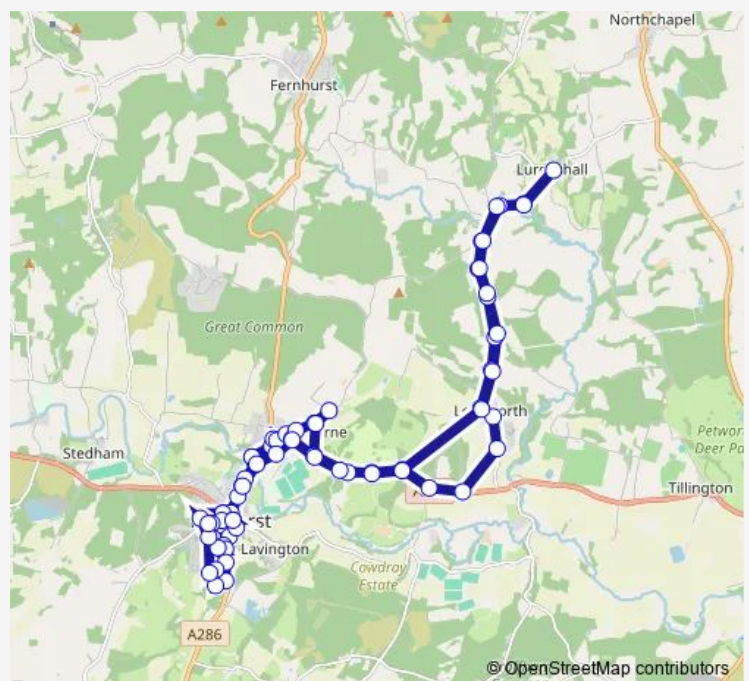

—

Sunday

—

Route info

Direction: Grange Centre

Stops: 72

Trip Duration: 1 hour 30 min

■ Y2 — Midhurst - Lodsworth - Easebourne - Midhurst [yellow Bus Service]