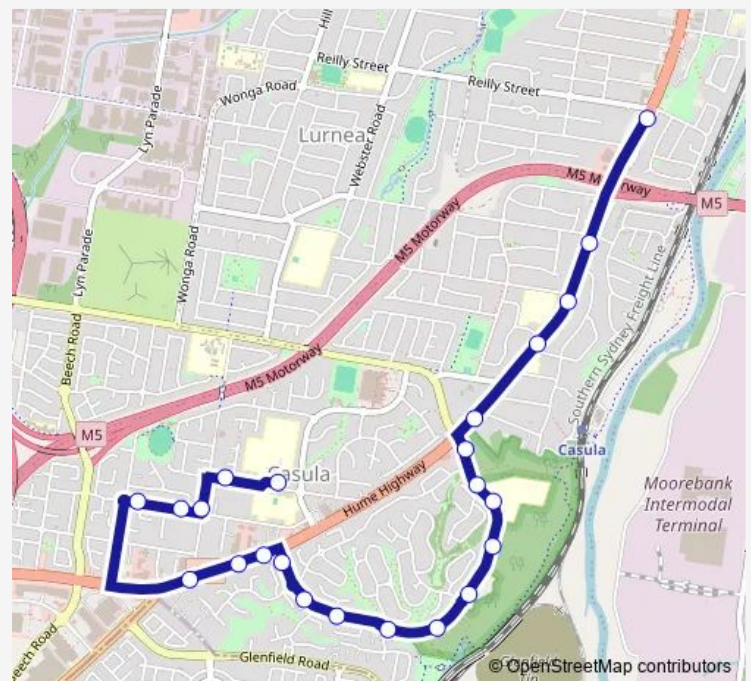

Hume Hwy Opp Box Rd

Pine Rd Opp Yew Pl

Pine Rd At Roth St

Route schedule

Hume Hwy After Congressional Dr — Casula High School, School Grounds

Monday 07:43

Tuesday 07:43

Wednesday 07:43

Thursday 07:43

Friday —

Saturday —

Sunday —

Route info

Direction: Hume Hwy After Congressional Dr

Stops: 23

Trip Duration: 0 hour 15 min

Box Rd At Pine Rd

Myall Rd At Furlong Av

Casula High School, School Grounds

1004 School Bus time schedules and route maps are available in an offline PDF at [busmaps.com](https://busmaps.com). Use the [busmaps.com](https://busmaps.com) website to see live bus times, train schedule or subway schedule, and step-by-step directions for all public transit in Liverpool