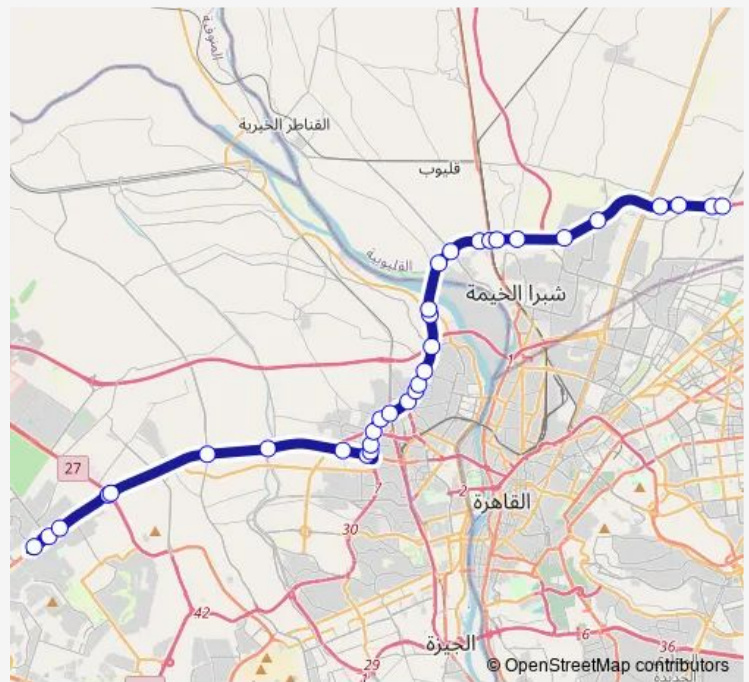

Bus Ic13 Hyper-New Marg

[Go to website](#)

Direction
 Hyper One - Sheikh Zayed — New Marg
 33 stops
[Open route schedule](#)

- Hyper One - Sheikh Zayed
- Ceramica Cleopatra - Sheikh Zayed
- Royal City Gate - Sheikh Zayed
- Alexandria Desert Road Steps - 26th of July Mehwar
- Al Mehwar Desert Road
- Al Mansoreya - Mehwar 26th of July
- Al Marioteya Road - 26th of July Mehwar
- Al Barageel Entrance
- Ring Road Steps 1 - 26th of July Mehwar
- 26th of July Mehwar Exit - Ring Road
- Al Abeet Steps -Ring Road
- Gamal Abd Al Nasser Steps - Ring Road
- Al Barageel Steps - Ring Road
- Al Sekka - Ring Road
- Bashteel
- Ezbet Al Mofti - Ring Road
- Al Masabek Steps - Ring Road
- Qawmeya Steps - Ring Road
- Street 10 Steps - Ring Road
- Al Warraq Exit - Ring Road
- Al Warraq

Route schedule

Hyper One - Sheikh Zayed — New Marg

Monday	06:30-15:00
Tuesday	06:30-15:00
Wednesday	06:30-15:00
Thursday	06:30-15:00
Friday	06:30-15:00
Saturday	06:30-15:00
Sunday	06:30-15:00

Route info

Direction: Hyper One - Sheikh Zayed
 Stops: 33
 Trip Duration: 1 hour 25 min

Ic13 — Hyper-New Marg

Total Gas Station Bassous - Ring Road

Al Bassous Steps - Ring Road

Qalyub Exit - Ring Road

Qalyub Steps - Ring Road

Ring Road Entrance - Cairo Alexandria Agriculture Road

Madbah Steps - Ring Road

Ezbet Anwar Steps - Ring Road

Bahtem

Othman Steps - Ring Road

Al Amir Steps - Ring Road

New Marg Exit - Ring Road

New Marg

Ic13 Bus time schedules and route maps are available in an offline PDF at busmaps.com. Use the busmaps.com website to see live bus times, train schedule or subway schedule, and step-by-step directions for all public transit in Cairo