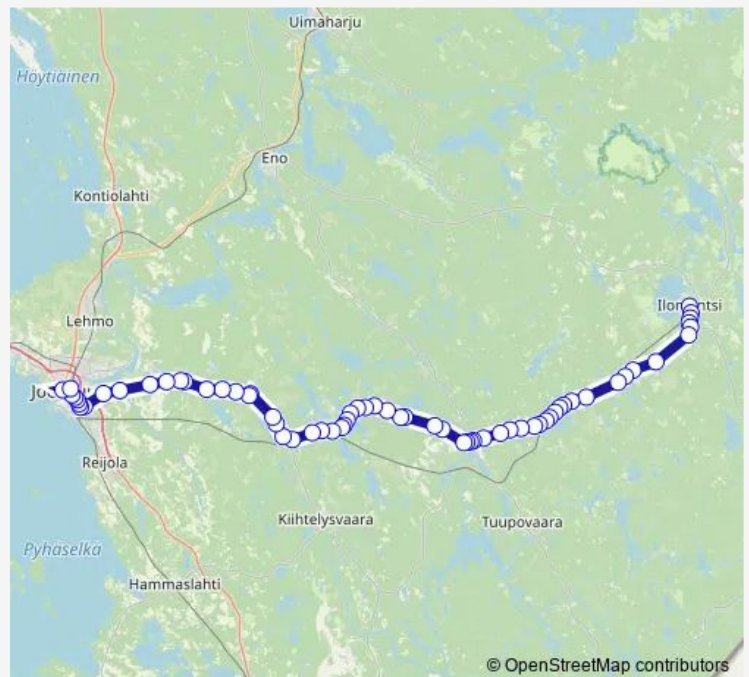

Thursday —

Friday —

Saturday —

Sunday 19:45

Route info

Direction: Ilomantsi linja-autoasema

Stops: 64

Trip Duration: 1 hour 5 min