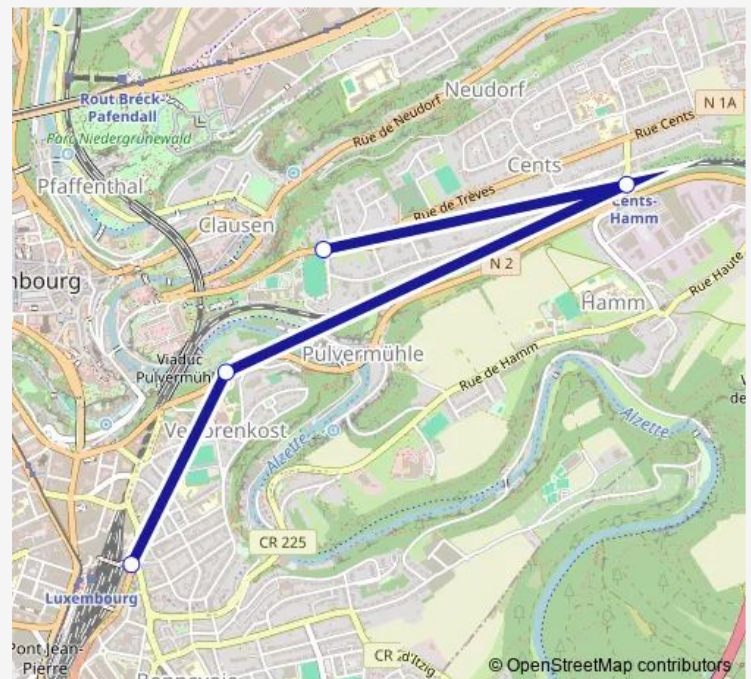

Bus D34

[Go to website](#)

Direction

Cents, Fort Dumoulin — Luxembourg, Gare Rocade

4 stops

[Open route schedule](#)

Cents, Fort Dumoulin

Cents-Hamm, Halte CFL 3-4

Friday 14:55-15:55

Saturday —

Sunday —

Route info

Direction: Cents, Fort Dumoulin

Stops: 4

Trip Duration: 0 hour 8 min

D34

Direction

Luxembourg, Gare Centrale routièr — Cents, Fort Dumoulin

5 stops

[Open route schedule](#)

Luxembourg, Gare Centrale routièr

Luxembourg, Gare Rocade

Verlorenkost, Général Patton

Cents-Hamm, Halte CFL 3-4

Saturday —

Sunday —

Route info

Direction: Luxembourg, Gare Centrale routièr

Stops: 5

Trip Duration: 0 hour 16 min

D34 Bus time schedules and route maps are available in an offline PDF at busmaps.com. Use the busmaps.com website to see live bus times, train schedule or subway schedule, and step-by-step directions for all public transit in Luxembourg