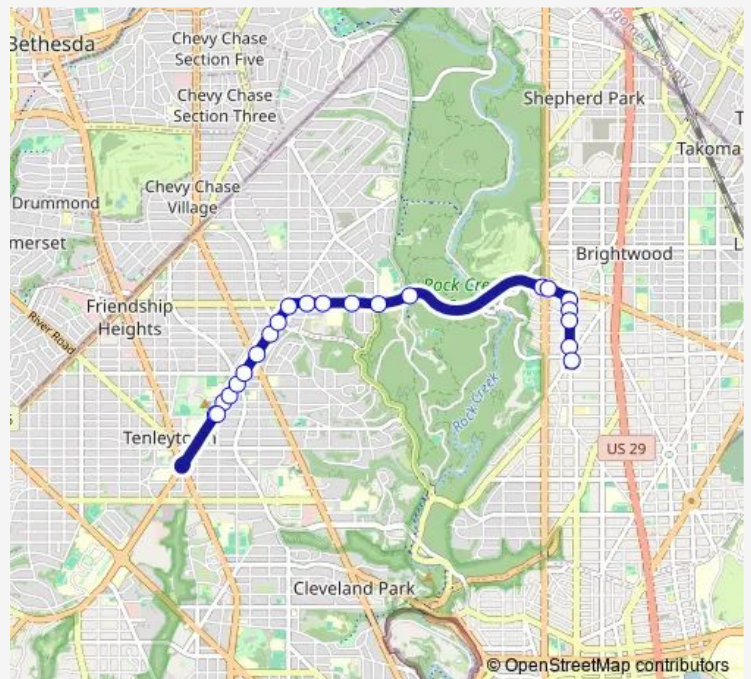

Fort Dr Nw+Albemarle St Nw

Route schedule

14 St Nw+Colorado Av Nw — Fort Dr Nw+Albemarle St Nw

Monday 08:00

Tuesday 08:00

Wednesday 08:00

Thursday 08:00

Friday 08:00

Saturday —

Sunday —

Route info

Direction: 14 St Nw+Colorado Av Nw

Stops: 19

Trip Duration: 0 hour 26 min

D34 — 16th ST - Tenleytown

Direction

Nebraska Av NW+Fort Dr NW — 14 St Nw+Colorado Av Nw

22 stops

[Open route schedule](#)

Nebraska Av NW+Fort Dr NW

Nebraska Av Nw+Chesapeake St Nw

Nebraska Av Nw+38 St Nw

Nebraska Av Nw+Fort Dr Nw

Nebraska Av Nw+Reno Rd Nw

Saturday —

Sunday —

Route info

Direction: Nebraska Av NW+Fort Dr NW

Stops: 22

Trip Duration: 0 hour 15 min

D34 Bus time schedules and route maps are available in an offline PDF at busmaps.com. Use the busmaps.com website to see live bus times, train schedule or subway schedule, and step-by-step directions for all public transit in Washington