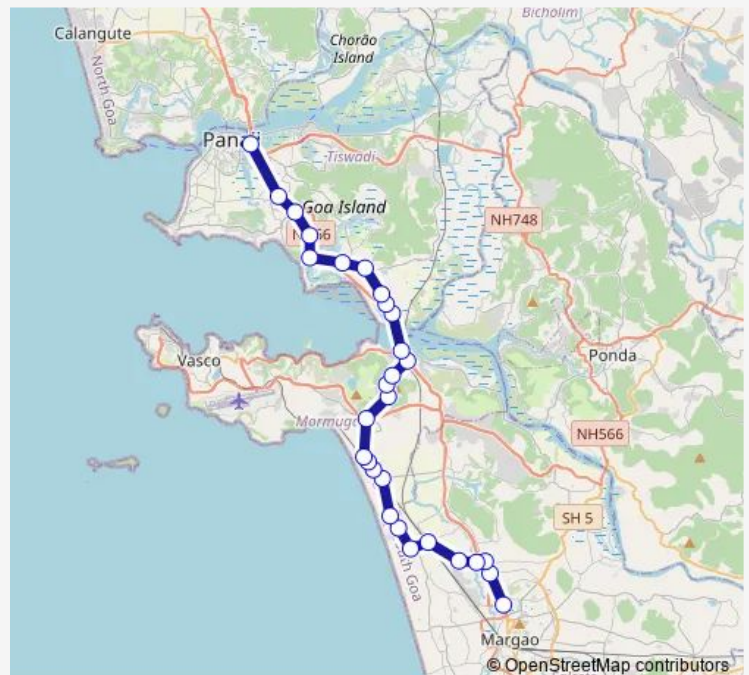

Agacaim Bypass

### Route schedule

Margao KTC Bus Stand — Panaji KTC Bus Stand

Monday 07:10

Tuesday 07:10

Wednesday 07:10

Thursday 07:10

Friday 07:10

Saturday 07:10

### Route info

Direction: Margao KTC Bus Stand

Stops: 29

Trip Duration: 1 hour 20 min

■ VSD38 — Margao - Panaji via Cansaulim

Agacaim Mkt

Pillar

Goa Velha