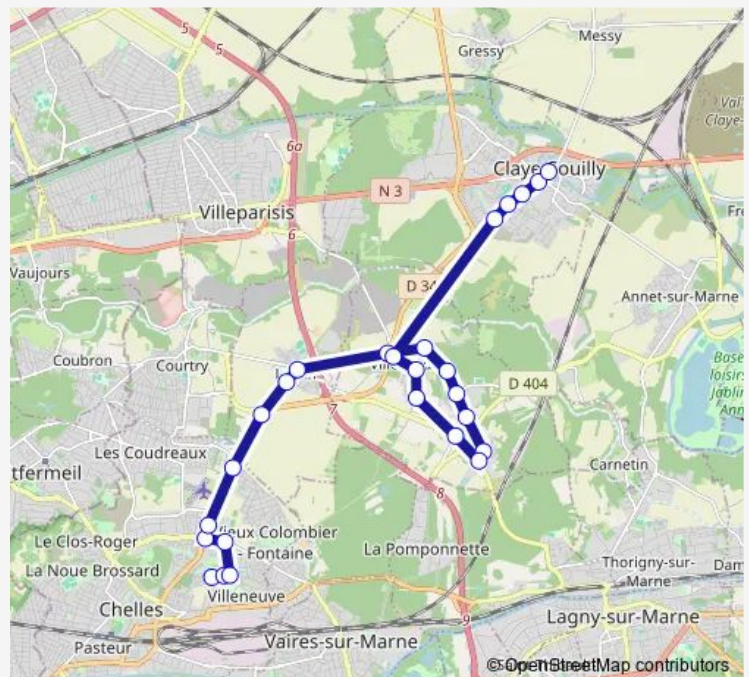

Direction

Le Champ de Claye — Chasse

18 stops

[Open route schedule](#)

Le Champ de Claye

Lavoir

Mairie

Marronniers

Eglise

La Poste

Cimetière

Le Pin - Courtry - Station de Covoiturage

Chantereine

Chasse

Route schedule

Le Champ de Claye — Chasse

Monday 16:20-17:30

Tuesday 16:20-17:30

Wednesday 12:30

Thursday 16:20-17:30

Friday —

Saturday —

Sunday —

Route info

Direction: Le Champ de Claye

Stops: 18

Trip Duration: 0 hour 30 min

Direction

Mairie — Cité Scolaire

26 stops

[Open route schedule](#)

Mairie