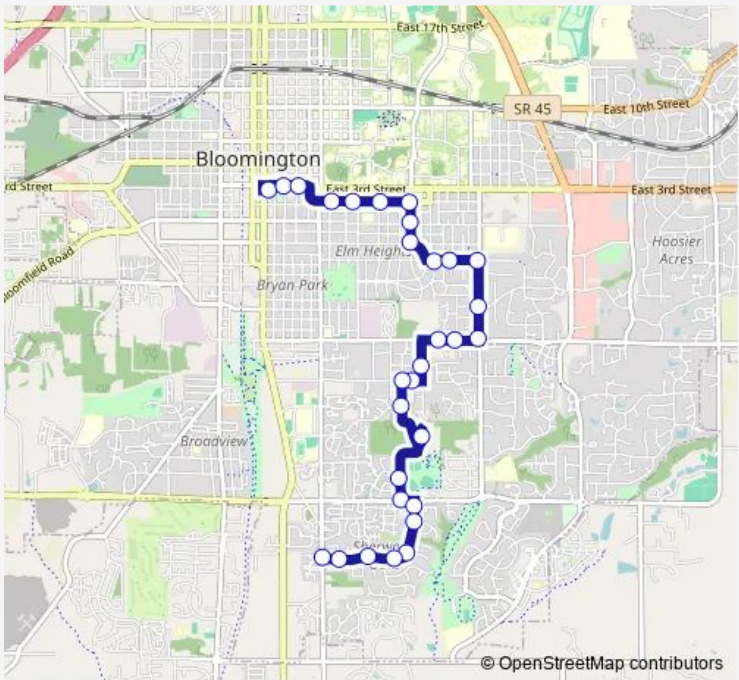

**Direction**  
 Transit Center — Walnut St Pk & Allendale  
 30 stops  
[Open route schedule](#)

- Transit Center
- 3rd St & Lincoln
- 3rd St & Grant St
- Atwater & Fess Ave
- Atwater Ave & Woodlawn Ave
- Atwater Ave & Hawthorne Dr
- Atwater Ave & Eagleson Ave
- Eagleson & 2nd
- Eagleson & 1st
- Maxwell & Mitchell
- Maxwell Ln at Maxwell Terrace
- Maxwell & High
- High & Marilyn
- High St & Hillside Dr
- Hillside & Nancy
- Hillside Dr & Longwood Dr
- Maxwell & Thornton
- Miller & Covey Ln
- Miller & Highland
- Highland & Azalea
- Ymca Shelter

Route schedule  
 Transit Center — Walnut St Pk & Allendale

Monday	07:10-21:10
Tuesday	07:10-21:10
Wednesday	07:10-21:10
Thursday	07:10-21:10
Friday	07:10-21:10
Saturday	08:10-18:10
Sunday	—

Route info  
 Direction: Transit Center  
 Stops: 30  
 Trip Duration: 0 hour 25 min

Highland & Winslow Farm Dr

Highland & Winslow

Allendale & Bradshire

Allendale & Browning

Allendale & Dunstan

Allendale & Essex

Allendale & Westminster

Allendale & Wellington Way

## Route info

Direction: Walnut St Pk &amp; Allendale

Stops: 28

Trip Duration: 0 hour 24 min

3rd St & Indiana Ave

3rd St and Grant St (Inbound-Westbound)

Transit Center

4S Bus time schedules and route maps are available in an offline PDF at [busmaps.com](https://busmaps.com). Use the [busmaps.com](https://busmaps.com) website to see live bus times, train schedule or subway schedule, and step-by-step directions for all public transit in Bloomington