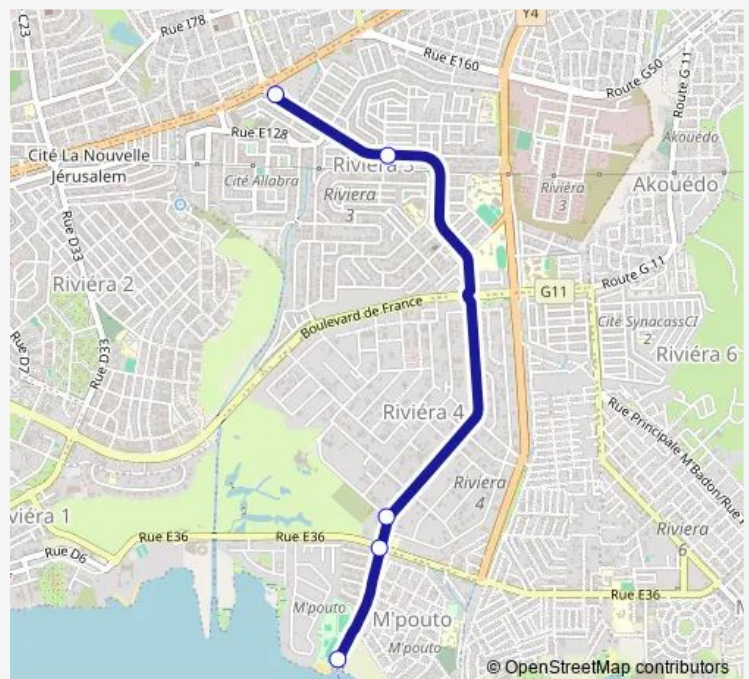

Bus woro woro : 9 kilo ↔ Sol Beni au bateau

[Go to website](#)

Direction

Sol Beni au Bateau — Gare Wôro-Wôro 9 Kilo

2 stops

[Open route schedule](#)

Sol Beni au Bateau

Gare Wôro-Wôro 9 Kilo

Route schedule

Sol Beni au Bateau — Gare Wôro-Wôro 9 Kilo

Monday	06:00
Tuesday	06:00
Wednesday	06:00
Thursday	06:00
Friday	06:00
Saturday	06:00
Sunday	06:00

Route info

Direction: Sol Beni au Bateau

Stops: 2

Trip Duration: 0 hour 15 min

woro woro : 9 kilo ↔ Sol Beni au bateau

Direction

Gare Wôro-Wôrô 9 Kilo — Sol Beni au Bateau

5 stops

[Open route schedule](#)

Gare Wôro-Wôrô 9 Kilo

Pharmacie Saint-Pierre des Rosées

Route info

Direction: Gare Wôro-Wôrô 9 Kilo

Stops: 5

Trip Duration: 0 hour 10 min

Bus time schedules and route maps are available in an offline PDF at busmaps.com. Use the busmaps.com website to see live bus times, train schedule or subway schedule, and step-by-step directions for all public transit in Abidjan