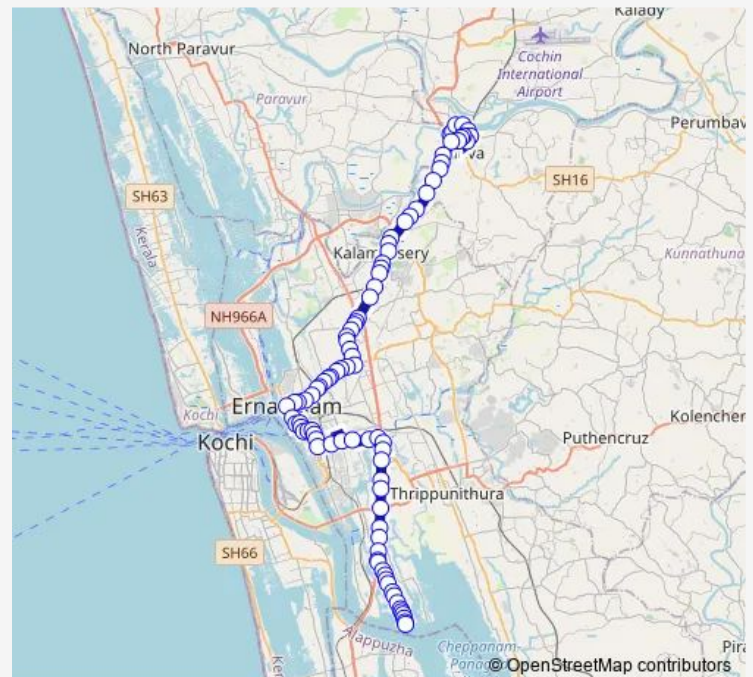

Bus Aluva ↔ Panangad

[Go to website](#)

Direction

Aluva — Panangad

88 stops

[Open route schedule](#)

- Aluva
- Najath Hospital
- Bank Junction
- Aluva Palace
- Town Hall
- Pump Junction
- Zeenath Junction
- Old Railway
- Aluva Ksrtc
- Government Hospital
- Karothukuzhi
- Pulinchodu
- Pulinchodu Metro Station
- Garage Ksrtc
- Company pady
- Ambattukavu
- Muttom
- Thaikkavu
- Collectorate Signal
- Appolo
- Premier Junction

Direction: Aluva

Stops: 88

Trip Duration: 1 hour 49 min

Aluva ↔ Panangad

HMT Junction

South Kalamassery

Cochin University

Municipal Town Hall

Aluva Ksrtc

Government Hospital

Karothukuzhi

Aluva

Bus time schedules and route maps are available in an offline PDF at busmaps.com. Use the busmaps.com website to see live bus times, train schedule or subway schedule, and step-by-step directions for all public transit in Kanayannur