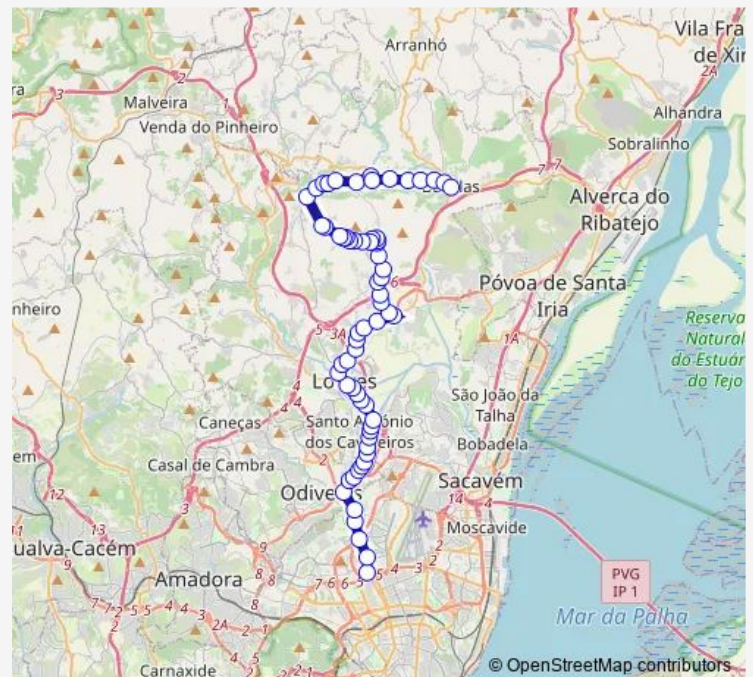

### Route schedule

Lisboa (Campo Grande) — Bucelas

Monday 07:10-20:15

Tuesday 07:10-20:15

Wednesday 07:10-20:15

Thursday 07:10-20:15

Friday 07:10-20:15

Saturday —

### Route info

Direction: Lisboa (Campo Grande)

Stops: 65

Trip Duration: 1 hour 5 min

336 - Lisboa (Campo Grande) - Bucelas

Loures (Lgo Câmara)

Loures (X) R Horta Ponte

Fanqueiro (Supermercado)